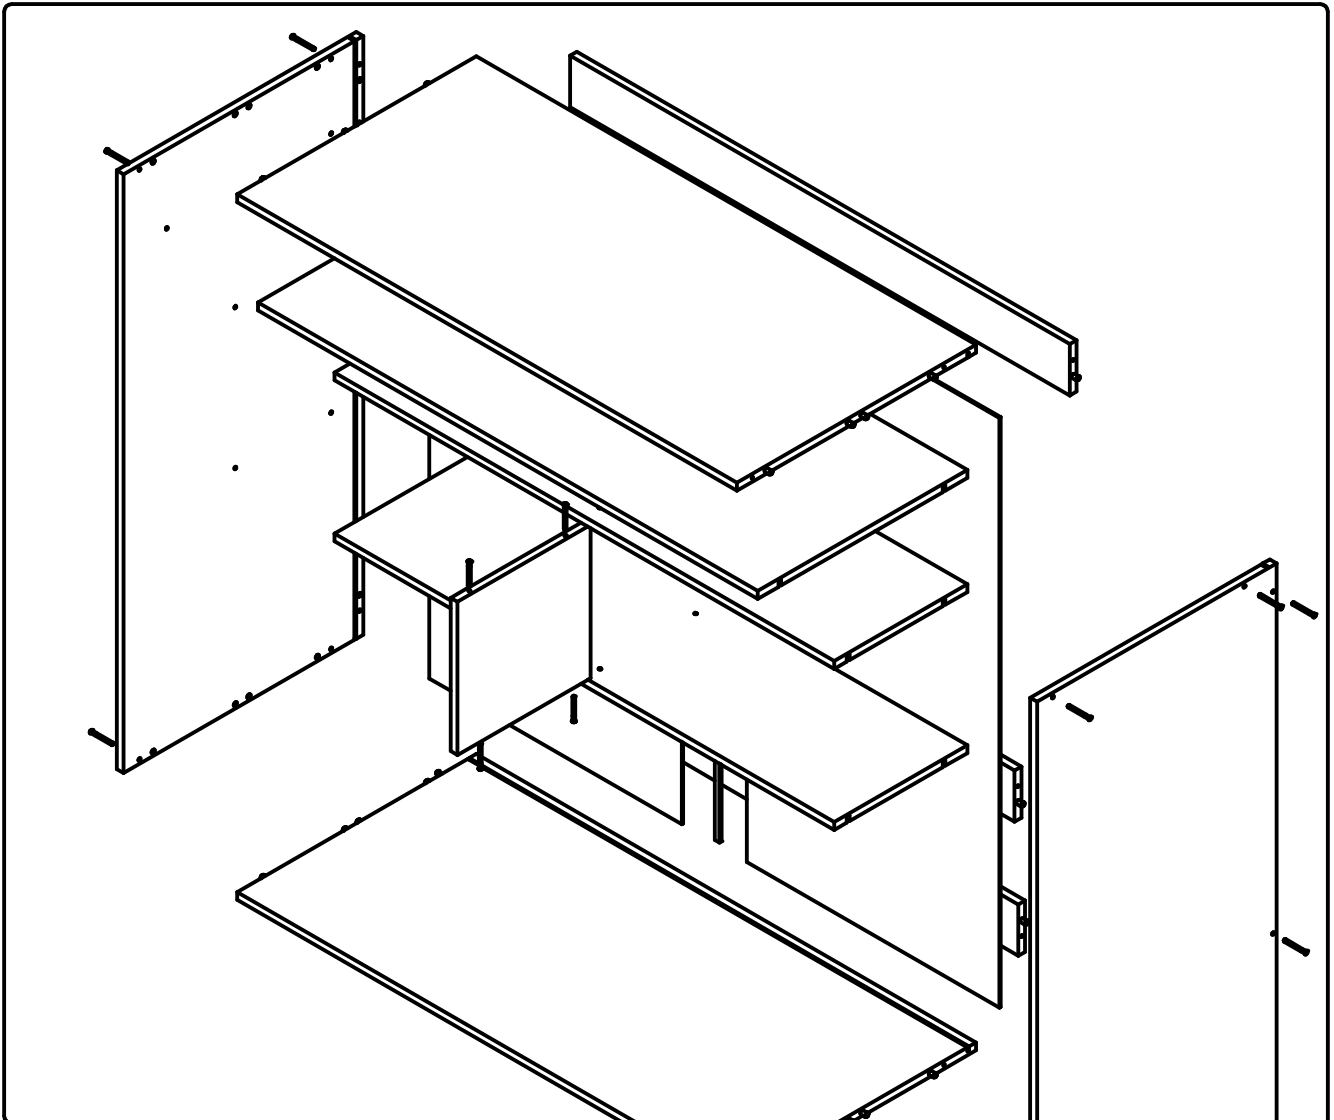

KRO121

RULO-OVI KAAPPI M120 /
ROLLING SHUTTERS CABINET M120

 D x 4	 C x 18
 F x 12	 E x 12