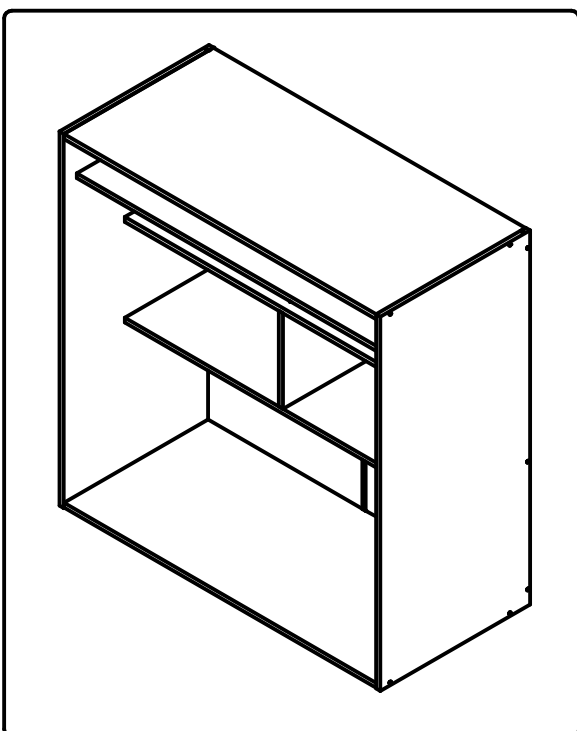

KRO121

RULO-OVI KAAPPI M120 /
ROLLING SHUTTERS CABINET M120

 D x 4	 C x 18
 F x 12	 E x 12