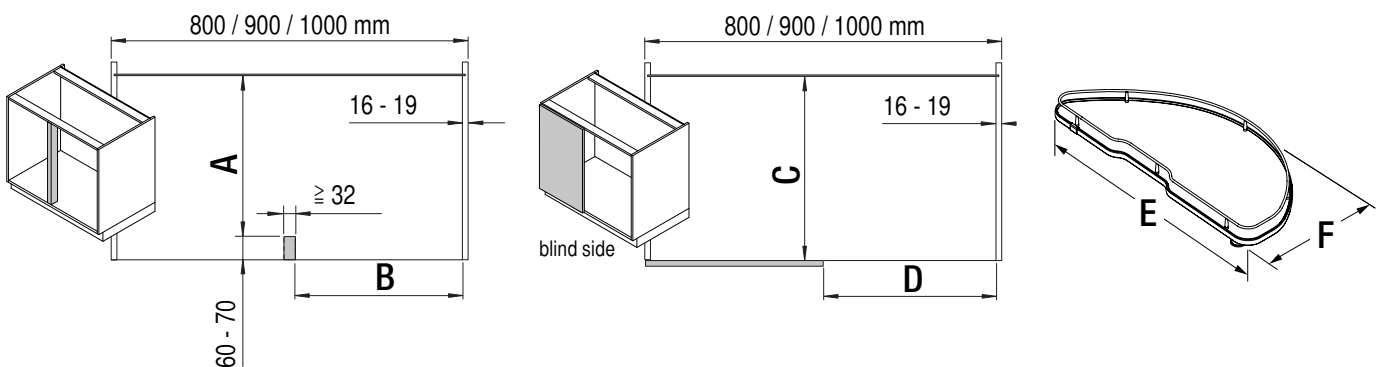

06 / 2016

CORNERSTONE ASYMMETRIC

Cabinet dimensions

External width: 800, 900 and 1000 mm
Internal depth: min. 485 mm
Internal height: min. 520 mm

Finish

Fitting: RAL 9006 silver, clear finish
 RAL 9010 white
 champagne, lava grey
Shelves rail: chrome,
 RAL 9006 silver, clear finish
 champagne, lava grey

Load capacity: 20 kg per shelf

Shelf edge variants: Basic, Rail und Smart

Cabinet dimensions

Cabinet	Door	Measurements with post		Measurements without post		Measurements of shelves	
		A	B	C	D	E	F
800	400	≥ 425	≥ 362	≥ 485	≥ 381	749	337
900	450	≥ 425	≥ 412	≥ 485	≥ 431	835	361
1000	500	≥ 425	≥ 462	≥ 485	≥ 481	928	401
min. 1000	600	≥ 425	≥ 562	≥ 485	≥ 581	923	403

Measurements in mm