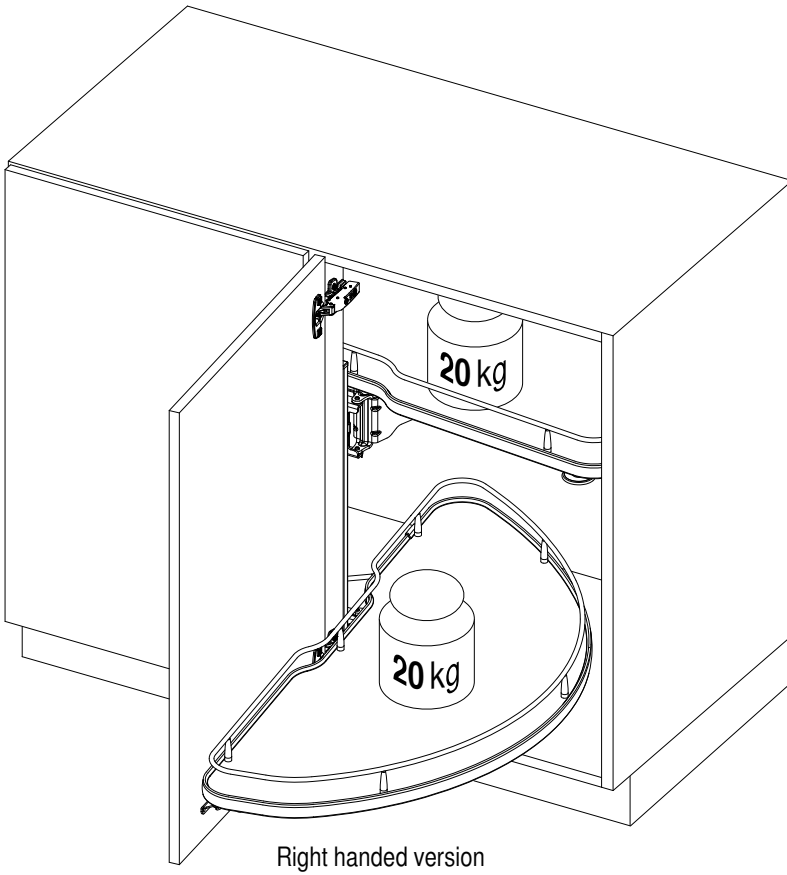

06 / 2016

CORNERSTONE ASYMMETRIC

Cabinet dimensions

External width: 800, 900 and 1000 mm
Internal depth: min. 485 mm
Internal height: min. 520 mm

Finish

Fitting: RAL 9006 silver, clear finish
 RAL 9010 white
 champagne, lava grey
Shelves rail: chrome,
 RAL 9006 silver, clear finish
 champagne, lava grey

Load capacity: 20 kg per shelf

Shelf edge variants: Basic, Rail und Smart

Cabinet dimensions

Cabinet	Door	Measurements with post		Measurements without post		Measurements of shelves	
		A	B	C	D	E	F
800	400	≥ 425	≥ 362	≥ 485	≥ 381	749	337
900	450	≥ 425	≥ 412	≥ 485	≥ 431	835	361
1000	500	≥ 425	≥ 462	≥ 485	≥ 481	928	401
min. 1000	600	≥ 425	≥ 562	≥ 485	≥ 581	923	403

Measurements in mm