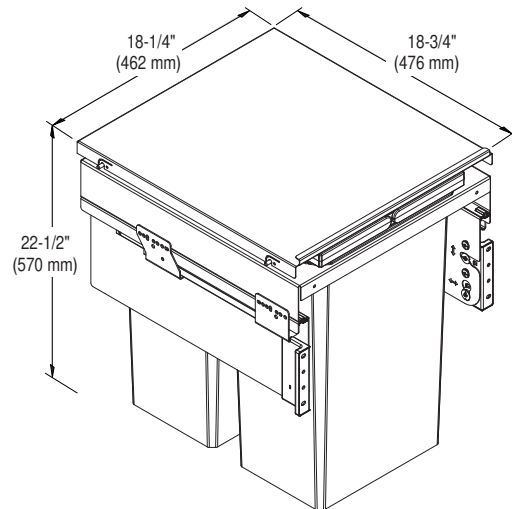

Öko xxliner with three bins (1 x 21 litre and 2 x 35 litre) | Installation height: 580 mm | Öko xxliner K 600 Maxi

Öko xxliner Details

- Cabinet widths 300, 400, 450, 500 and 600 mm
- Minimum installation depth 515 mm
- Minimum installation height 490 or 580 mm
- Integral 3-D front adjustment using an excenter
- Integral self-closing/soft-closing on both versions
- Additional storage available using powder-coated lid
- Direct removal of the back bins
- Total capacity system: 29.5 to 91 litres

Öko xxliner versions

Cabinet width	Number of bins	Bin capacity	Installation height	Product name
300 mm	1	1 x 32 litre + 1,2 litre dish	580	Öko xxliner K 300 Maxi
400 mm	1	1 x 29.5 litre + 1,2 litre dish	490	Öko xxliner K 400
400 mm	1	1 x 35.0 litre + 1,2 litre dish	580	Öko xxliner K 400 Maxi
450 mm	2	2 x 29.5 litre	490	Öko xxliner K 450
450 mm	2	2 x 35.0 litre	580	Öko xxliner K 450 Maxi
500 mm	2	2 x 29.5 litre	490	Öko xxliner K 500
500 mm	2	2 x 35.0 litre	580	Öko xxliner K 500 Maxi
600 mm	3	1 x 21.0 and 2 x 29.5 litre	490	Öko xxliner K 600
600 mm	3	1 x 21.0 and 2 x 35.0 litre	580	Öko xxliner K 600 Maxi

Cabinet dimensions Öko xxliner

Two-bin version (2x35 litres) | Installation height: 580 mm
Öko xxliner K450 Maxi

Three-bin version (1x21 and 2x35 litres) | Installation height: 580 mm
Öko xxliner K600 Maxi

Product dimensions

VAUTH-SAGEL

ÖKO XXLINER 500

Product dimensions

VAUTH-SAGEL

ÖKO XXLINER 600

Product dimensions

457 mm