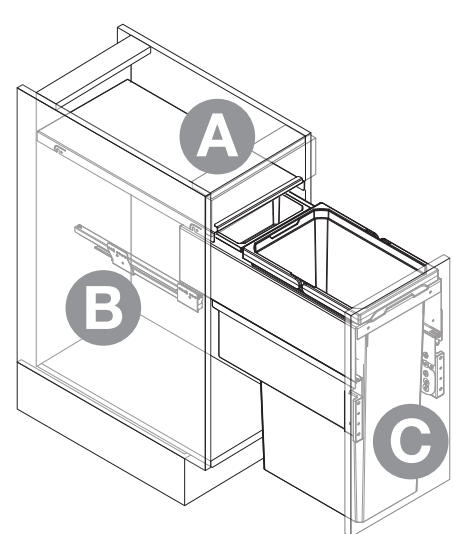

Öko xxliner with three bins (1 x 21 litre and 2 x 35 litre) | Installation height: 580 mm | Öko xxliner K 600 Maxi

Öko xxliner Details

- Cabinet widths 300, 400, 450, 500 and 600 mm
- Minimum installation depth 515 mm
- Minimum installation height 490 or 580 mm
- Integral 3-D front adjustment using an excenter
- Integral self-closing/soft-closing on both versions
- Additional storage available using powder-coated lid
- Direct removal of the back bins
- Total capacity system: 29.5 to 91 litres

Cabinet dimensions Öko xxliner

Two-bin version (2x35 litres) | Installation height: 580 mm
Öko xxliner K450 Maxi

Three-bin version (1x21 and 2x35 litres) | Installation height: 580 mm
Öko xxliner K600 Maxi

A B

Alle Maße sind in mm angegeben. All dimensions are in millimeters.

44010473_03

VAUTH-SAGEL

ÖKO XXLINER 300

07/2015

2 - 10

Vauth-Sagel app: More information and product details