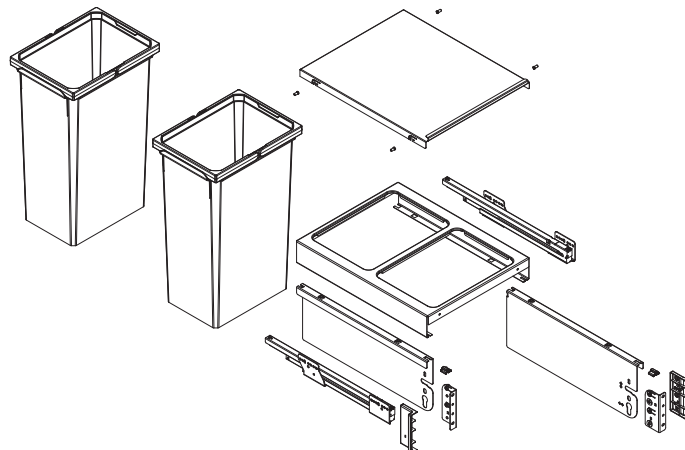

Öko xxliner with three bins (1 x 21 litre and 2 x 35 litre) | Installation height: 580 mm | Öko xxliner K 600 Maxi

Öko xxliner Details

- Cabinet widths 300, 400, 450, 500 and 600 mm
- Minimum installation depth 515 mm
- Minimum installation height 490 or 580 mm
- Integral 3-D front adjustment using an excenter
- Integral self-closing/soft-closing on both versions
- Additional storage available using powder-coated lid
- Direct removal of the back bins
- Total capacity system: 29.5 to 91 litres

Öko xxliner versions

Cabinet width	Number of bins	Bin capacity	Installation height	Product name
300 mm	1	1 x 32 litre + 1,2 litre dish	580	Öko xxliner K 300 Maxi
400 mm	1	1 x 29.5 litre + 1,2 litre dish	490	Öko xxliner K 400
400 mm	1	1 x 35.0 litre + 1,2 litre dish	580	Öko xxliner K 400 Maxi
450 mm	2	2 x 29.5 litre	490	Öko xxliner K 450
450 mm	2	2 x 35.0 litre	580	Öko xxliner K 450 Maxi
500 mm	2	2 x 29.5 litre	490	Öko xxliner K 500
500 mm	2	2 x 35.0 litre	580	Öko xxliner K 500 Maxi
600 mm	3	1 x 21.0 and 2 x 29.5 litre	490	Öko xxliner K 600
600 mm	3	1 x 21.0 and 2 x 35.0 litre	580	Öko xxliner K 600 Maxi

Cabinet dimensions Öko xxliner

Two-bin version (2x35 litres) | Installation height: 580 mm
Öko xxliner K450 Maxi

Three-bin version (1x21 and 2x35 litres) | Installation height: 580 mm
Öko xxliner K600 Maxi

Product dimensions

VAUTH-SAGEL

ÖKO XXLINER 500

Product dimensions

VAUTH-SAGEL

ÖKO XXLINER 600

Product dimensions

457 mm