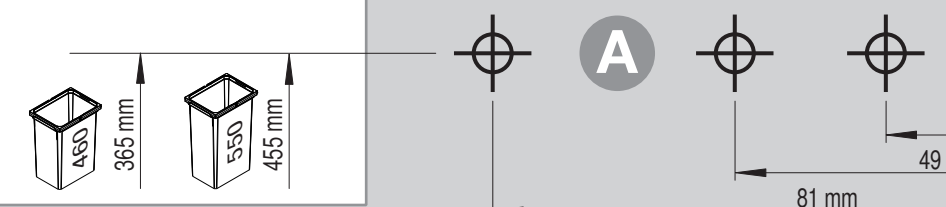

A

317 mm
337 mm
369 mm