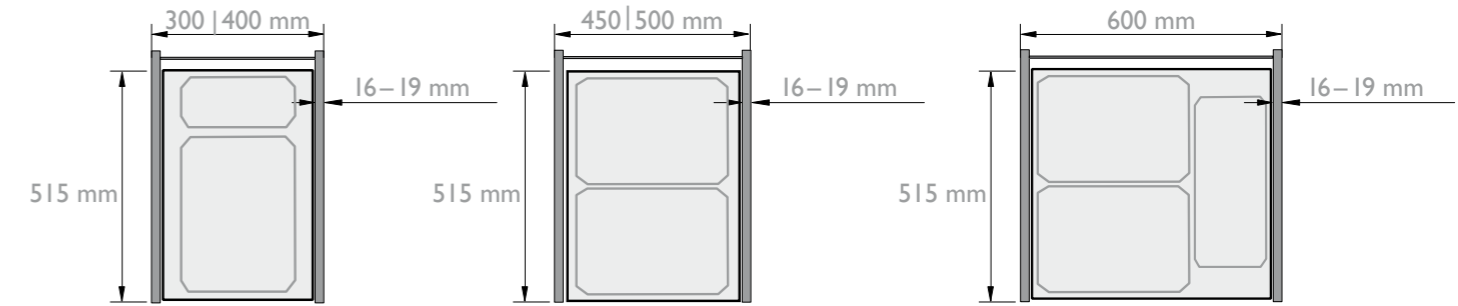

Öko xxliner with three bins (1 x 21 litre and 2 x 35 litre) | Installation height: 580 mm | Öko xxliner K 600 Maxi

Öko xxliner Details

- Cabinet widths 300, 400, 450, 500 and 600 mm
- Minimum installation depth 515 mm
- Minimum installation height 490 or 580 mm
- Integral 3-D front adjustment using an excenter
- Integral self-closing/soft-closing on both versions
- Additional storage available using powder-coated lid
- Direct removal of the back bins
- Total capacity system: 29.5 to 91 litres

Öko xxliner versions

Cabinet width	Number of bins	Bin capacity	Installation height	Product name
300 mm	1	1 x 32 litre + 1,2 litre dish	580	Öko xxliner K 300 Maxi
400 mm	1	1 x 29.5 litre + 1,2 litre dish	490	Öko xxliner K 400
400 mm	1	1 x 35.0 litre + 1,2 litre dish	580	Öko xxliner K 400 Maxi
450 mm	2	2 x 29.5 litre	490	Öko xxliner K 450
450 mm	2	2 x 35.0 litre	580	Öko xxliner K 450 Maxi
500 mm	2	2 x 29.5 litre	490	Öko xxliner K 500
500 mm	2	2 x 35.0 litre	580	Öko xxliner K 500 Maxi
600 mm	3	1 x 21.0 and 2 x 29.5 litre	490	Öko xxliner K 600
600 mm	3	1 x 21.0 and 2 x 35.0 litre	580	Öko xxliner K 600 Maxi

Cabinet dimensions Öko xxliner

Two-bin version (2x35 litres) | Installation height: 580 mm
Öko xxliner K450 Maxi

Three-bin version (1x21 and 2x35 litres) | Installation height: 580 mm
Öko xxliner K600 Maxi

Product dimensions

VAUTH-SAGEL

ÖKO XXLINER 500

Product dimensions

VAUTH-SAGEL

ÖKO XXLINER 600

Product dimensions

457 mm