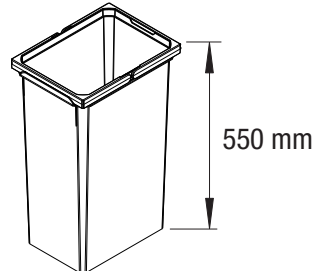

457 mm

65 mm

B

A

B

A

VAUTH-SAGEL

ÖKO XXLINER 400/450/500/600

02/2015

B

A

317 mm
337 mm
369 mm

1

C

A B

1

C

A B

44010473_03