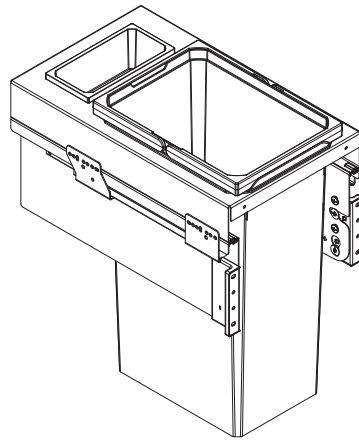

VAUTH-SAGEL

ÖKO XXLINER 300

Product dimensions