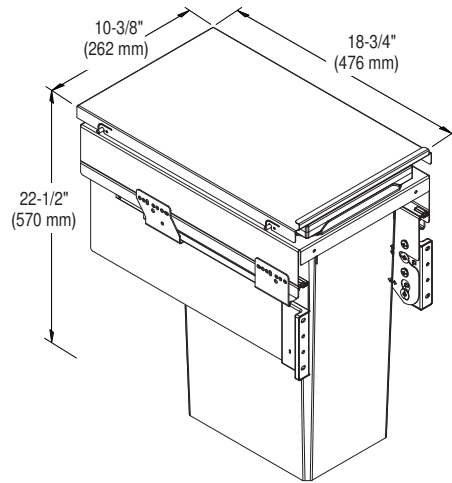

VAUTH-SAGEL

ÖKO XXLINER 300

Product dimensions