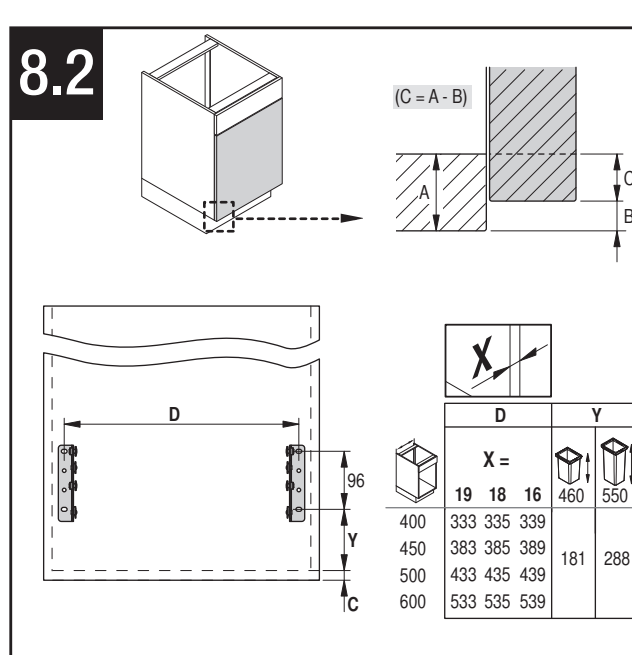

457 mm

65 mm

B

A

B

A

VAUTH-SAGEL

ÖKO XXLINER 400/450/500/600

02/2015

B

A

317 mm
337 mm
369 mm

1

C

A B

1

C

A B

44010473_03