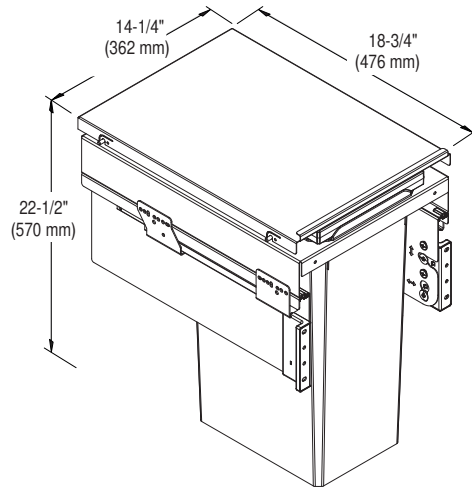

VAUTH-SAGEL

ÖKO XXLINER 400

Product dimensions