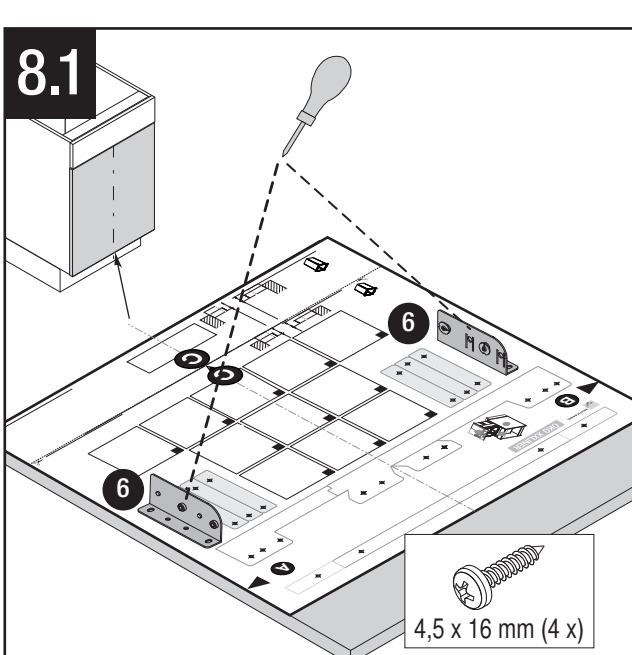

457 mm

65 mm

B

A

B

A

VAUTH-SAGEL

ÖKO XXLINER 400/450/500/600

02/2015

B

A

317 mm
337 mm
369 mm

1

C

A B

1

C

A B

44010473_03