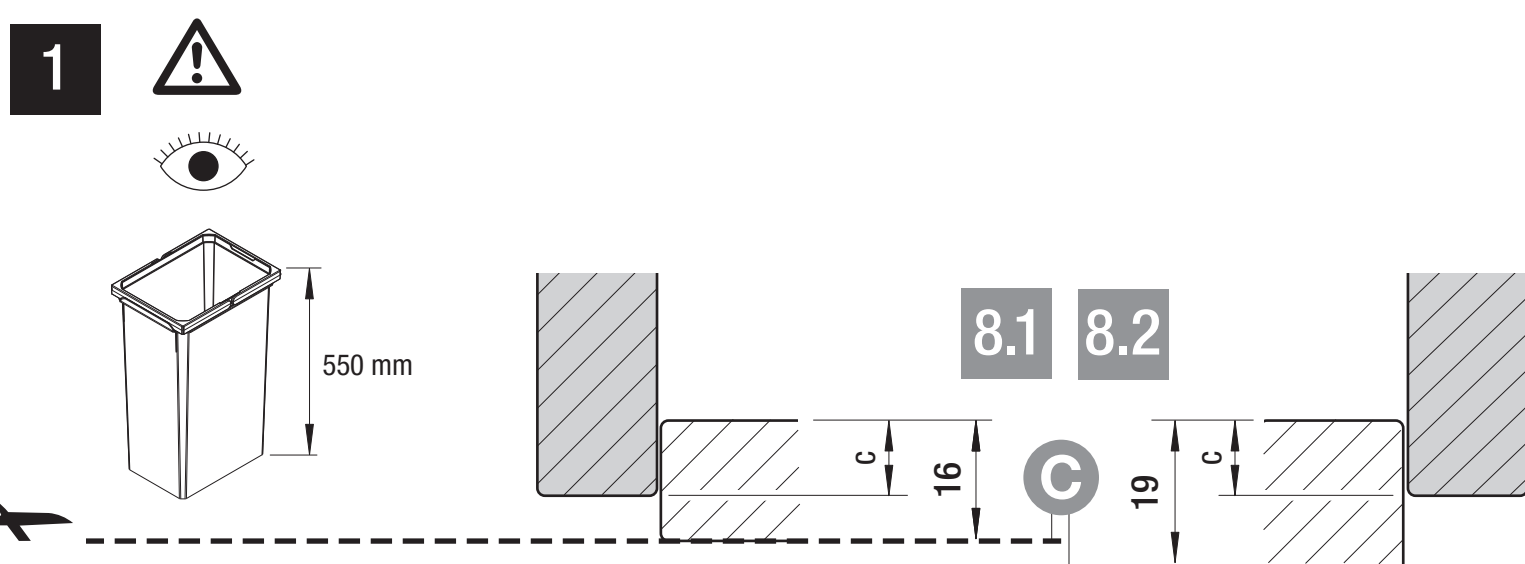

Öko xxliner with three bins (1 x 21 litre and 2 x 35 litre) | Installation height: 580 mm | Öko xxliner K 600 Maxi

Öko xxliner Details

- Cabinet widths 300, 400, 450, 500 and 600 mm
- Minimum installation depth 515 mm
- Minimum installation height 490 or 580 mm
- Integral 3-D front adjustment using an excenter
- Integral self-closing/soft-closing on both versions
- Additional storage available using powder-coated lid
- Direct removal of the back bins
- Total capacity system: 29.5 to 91 litres

Öko xxliner versions

Cabinet width	Number of bins	Bin capacity	Installation height	Product name
300 mm	1	1 x 32 litre + 1,2 litre dish	580	Öko xxliner K 300 Maxi
400 mm	1	1 x 29.5 litre + 1,2 litre dish	490	Öko xxliner K 400
400 mm	1	1 x 35.0 litre + 1,2 litre dish	580	Öko xxliner K 400 Maxi
450 mm	2	2 x 29.5 litre	490	Öko xxliner K 450
450 mm	2	2 x 35.0 litre	580	Öko xxliner K 450 Maxi
500 mm	2	2 x 29.5 litre	490	Öko xxliner K 500
500 mm	2	2 x 35.0 litre	580	Öko xxliner K 500 Maxi
600 mm	3	1 x 21.0 and 2 x 29.5 litre	490	Öko xxliner K 600
600 mm	3	1 x 21.0 and 2 x 35.0 litre	580	Öko xxliner K 600 Maxi

B

A

317 mm
337 mm
369 mm

1

C

A B

1

C

A B

Alle Maße sind in mm angegeben. All dimensions are in millimeters.

44010473_03

VAUTH-SAGEL

ÖKO XXLINER 300

07/2015

2 - 10

Vauth-Sagel app: More information and product details