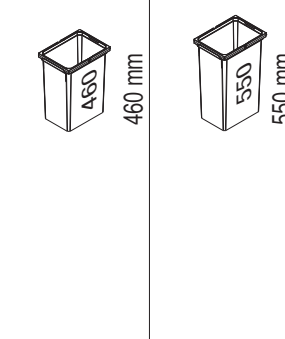

Öko xxliner with three bins (1 x 21 litre and 2 x 35 litre) | Installation height: 580 mm | Öko xxliner K 600 Maxi

Öko xxliner Details

- Cabinet widths 300, 400, 450, 500 and 600 mm
- Minimum installation depth 515 mm
- Minimum installation height 490 or 580 mm
- Integral 3-D front adjustment using an excenter
- Integral self-closing/soft-closing on both versions
- Additional storage available using powder-coated lid
- Direct removal of the back bins
- Total capacity system: 29.5 to 91 litres

Öko xxliner versions

Cabinet width	Number of bins	Bin capacity	Installation height	Product name
300 mm	1	1 x 32 litre + 1,2 litre dish	580	Öko xxliner K 300 Maxi
400 mm	1	1 x 29.5 litre + 1,2 litre dish	490	Öko xxliner K 400
400 mm	1	1 x 35.0 litre + 1,2 litre dish	580	Öko xxliner K 400 Maxi
450 mm	2	2 x 29.5 litre	490	Öko xxliner K 450
450 mm	2	2 x 35.0 litre	580	Öko xxliner K 450 Maxi
500 mm	2	2 x 29.5 litre	490	Öko xxliner K 500
500 mm	2	2 x 35.0 litre	580	Öko xxliner K 500 Maxi
600 mm	3	1 x 21.0 and 2 x 29.5 litre	490	Öko xxliner K 600
600 mm	3	1 x 21.0 and 2 x 35.0 litre	580	Öko xxliner K 600 Maxi

B

A

317 mm
337 mm
369 mm

1

C

A B

1

C

A B

Alle Maße sind in mm angegeben. All dimensions are in millimeters.

44010473_03

VAUTH-SAGEL

ÖKO XXLINER 300

07/2015

2 - 10

Vauth-Sagel app: More information and product details