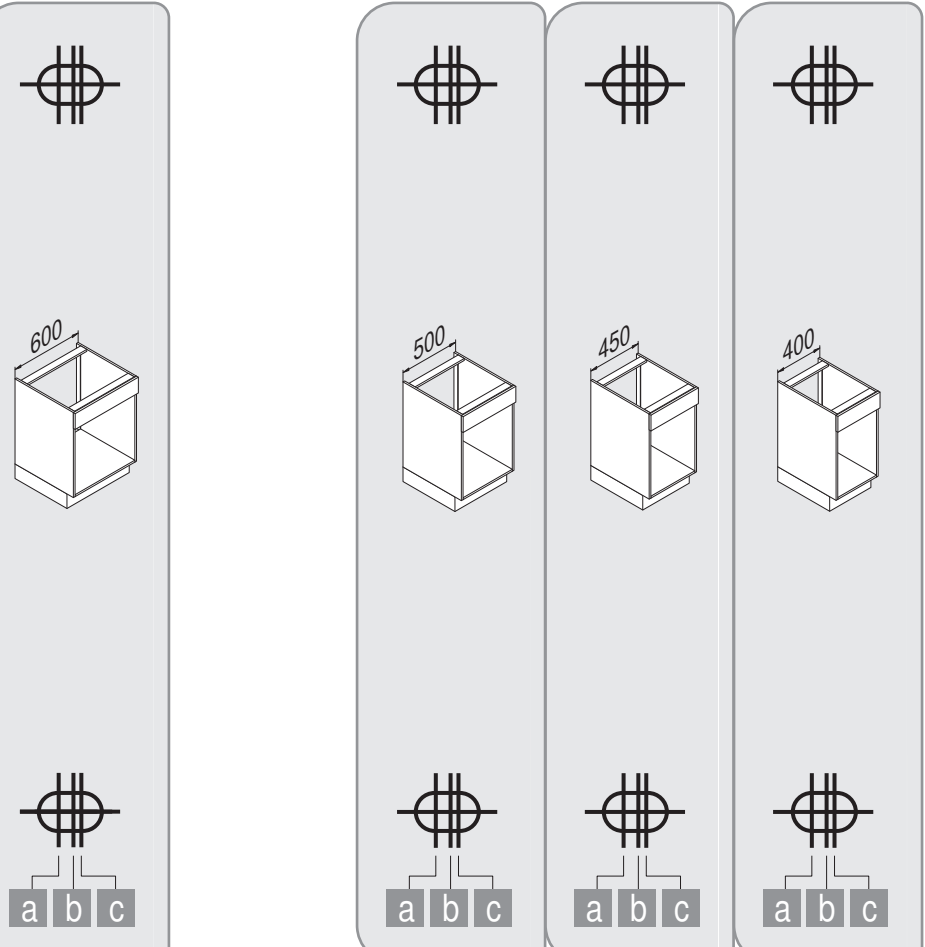

B

A

317 mm
337 mm
369 mm