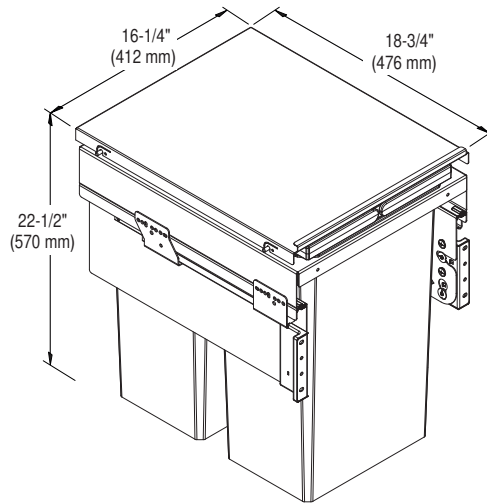

Öko xxliner with three bins (1 x 21 litre and 2 x 35 litre) | Installation height: 580 mm | Öko xxliner K 600 Maxi

Öko xxliner Details

- Cabinet widths 300, 400, 450, 500 and 600 mm
- Minimum installation depth 515 mm
- Minimum installation height 490 or 580 mm
- Integral 3-D front adjustment using an excenter
- Integral self-closing/soft-closing on both versions
- Additional storage available using powder-coated lid
- Direct removal of the back bins
- Total capacity system: 29.5 to 91 litres

Öko xxliner versions

Cabinet width	Number of bins	Bin capacity	Installation height	Product name
300 mm	1	1 x 32 litre + 1,2 litre dish	580	Öko xxliner K 300 Maxi
400 mm	1	1 x 29.5 litre + 1,2 litre dish	490	Öko xxliner K 400
400 mm	1	1 x 35.0 litre + 1,2 litre dish	580	Öko xxliner K 400 Maxi
450 mm	2	2 x 29.5 litre	490	Öko xxliner K 450
450 mm	2	2 x 35.0 litre	580	Öko xxliner K 450 Maxi
500 mm	2	2 x 29.5 litre	490	Öko xxliner K 500
500 mm	2	2 x 35.0 litre	580	Öko xxliner K 500 Maxi
600 mm	3	1 x 21.0 and 2 x 29.5 litre	490	Öko xxliner K 600
600 mm	3	1 x 21.0 and 2 x 35.0 litre	580	Öko xxliner K 600 Maxi

Cabinet dimensions Öko xxliner

Two-bin version (2x35 litres) | Installation height: 580 mm
Öko xxliner K450 Maxi

Three-bin version (1x21 and 2x35 litres) | Installation height: 580 mm
Öko xxliner K600 Maxi

Product dimensions

VAUTH-SAGEL

ÖKO XXLINER 500

Product dimensions

VAUTH-SAGEL

ÖKO XXLINER 600

Product dimensions

457 mm