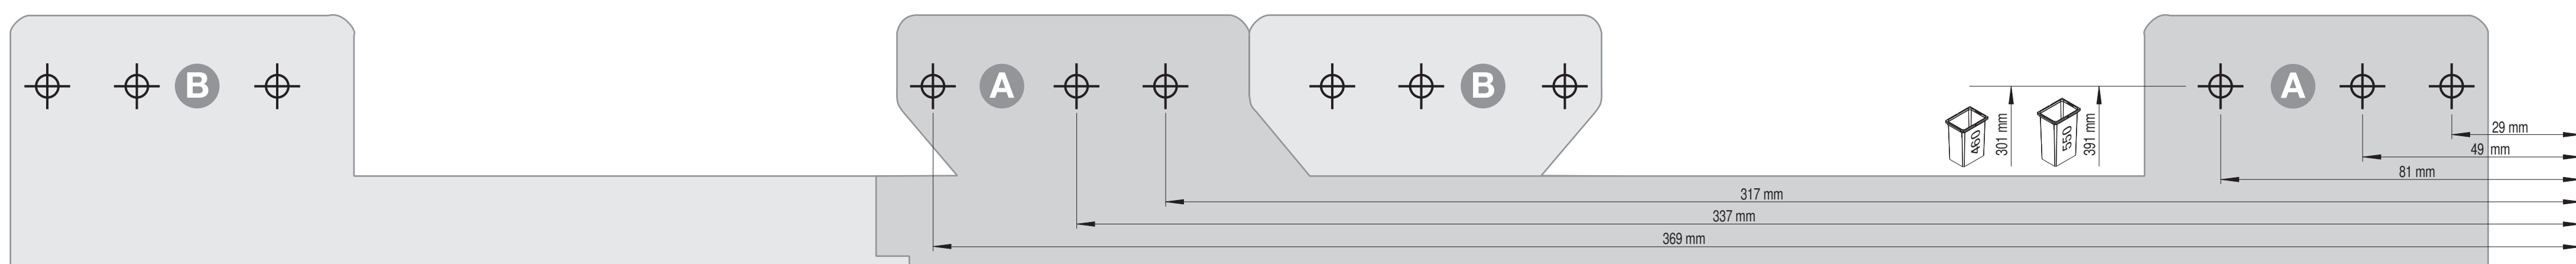

A B

Alle Maße sind in mm angegeben. All dimensions are in millimeters.

44010473_03

VAUTH-SAGEL

ÖKO XXLINER 300

07/2015

2 - 10

Vauth-Sagel app: More information and product details