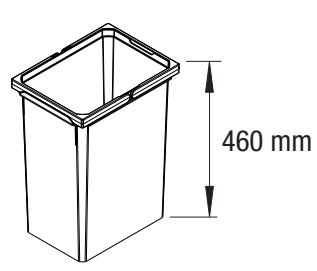

457 mm

65 mm

B

A

B

A

VAUTH-SAGEL

ÖKO XXLINER 400/450/500/600

02/2015

B

A

317 mm
337 mm
369 mm

1

C

A B

1

C

A B

44010473_03