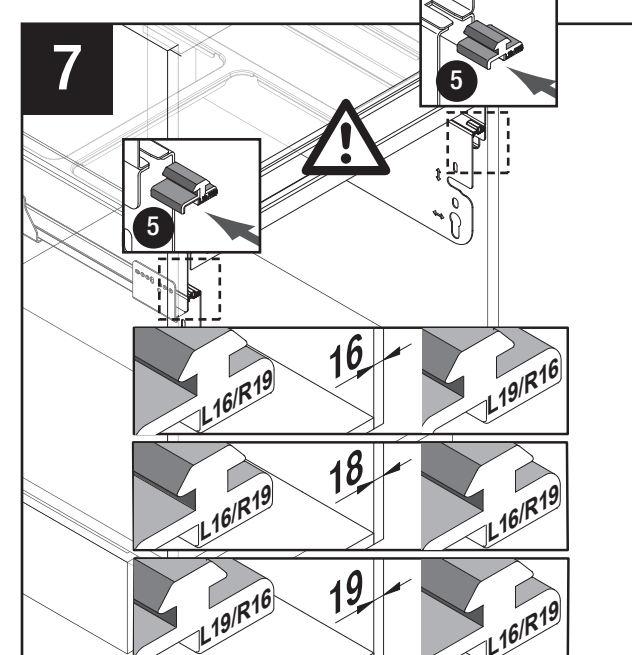

457 mm

65 mm

B

A

B

A

VAUTH-SAGEL

ÖKO XXLINER 400/450/500/600

02/2015

B

A

317 mm
337 mm
369 mm

1

C

A B

1

C

A B

44010473_03