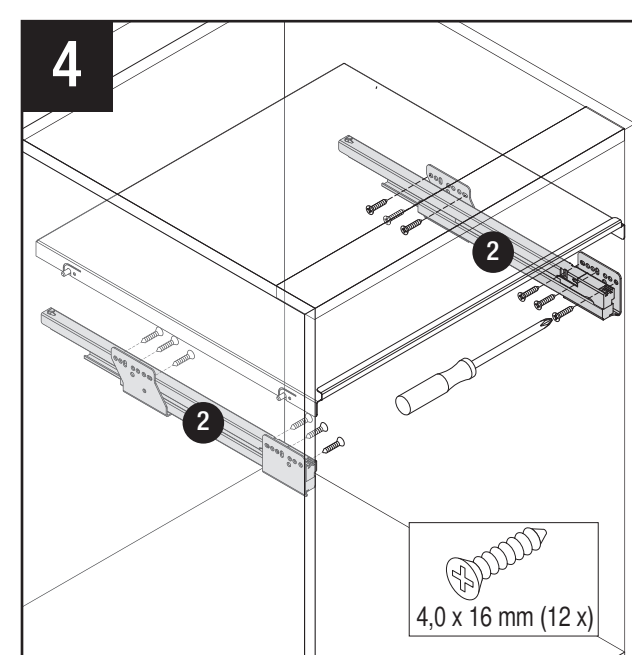

457 mm

65 mm

B

A

B

A

VAUTH-SAGEL

ÖKO XXLINER 400/450/500/600

02/2015

B

A

317 mm
337 mm
369 mm

1

C

A B

1

C

A B

44010473_03