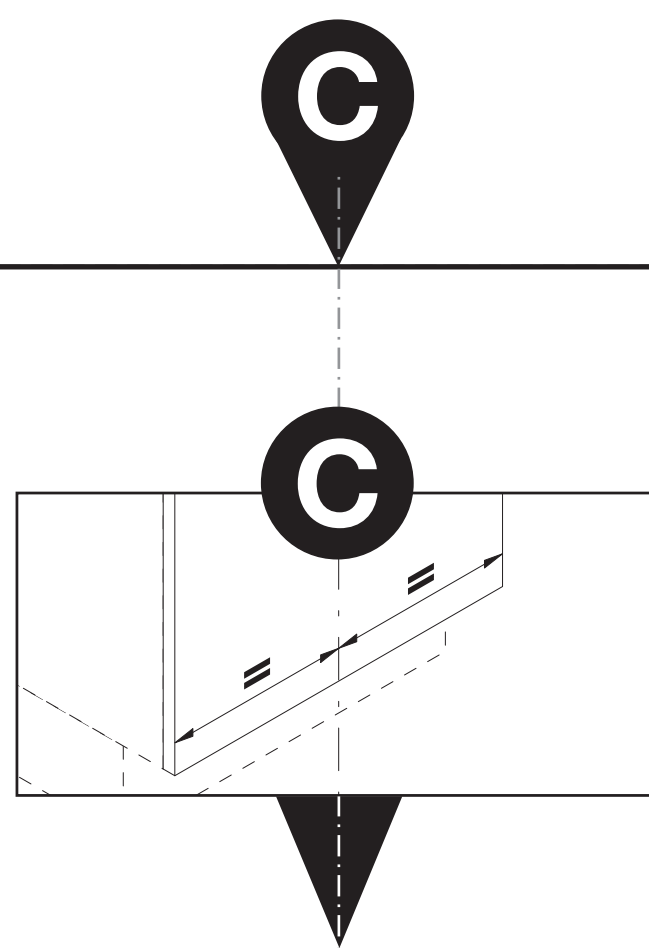

Öko xxliner with three bins (1 x 21 litre and 2 x 35 litre) | Installation height: 580 mm | Öko xxliner K 600 Maxi

Öko xxliner Details

- Cabinet widths 300, 400, 450, 500 and 600 mm
- Minimum installation depth 515 mm
- Minimum installation height 490 or 580 mm
- Integral 3-D front adjustment using an excenter
- Integral self-closing/soft-closing on both versions
- Additional storage available using powder-coated lid
- Direct removal of the back bins
- Total capacity system: 29.5 to 91 litres

Product dimensions

VAUTH-SAGEL

ÖKO XXLINER 500

Product dimensions

VAUTH-SAGEL

ÖKO XXLINER 600

Product dimensions

457 mm

B

A

317 mm
337 mm
369 mm

1

C

A B

1

C

A B

Alle Maße sind in mm angegeben. All dimensions are in millimeters.

44010473_03

VAUTH-SAGEL

ÖKO XXLINER 300

07/2015

2 - 10

Vauth-Sagel app: More information and product details