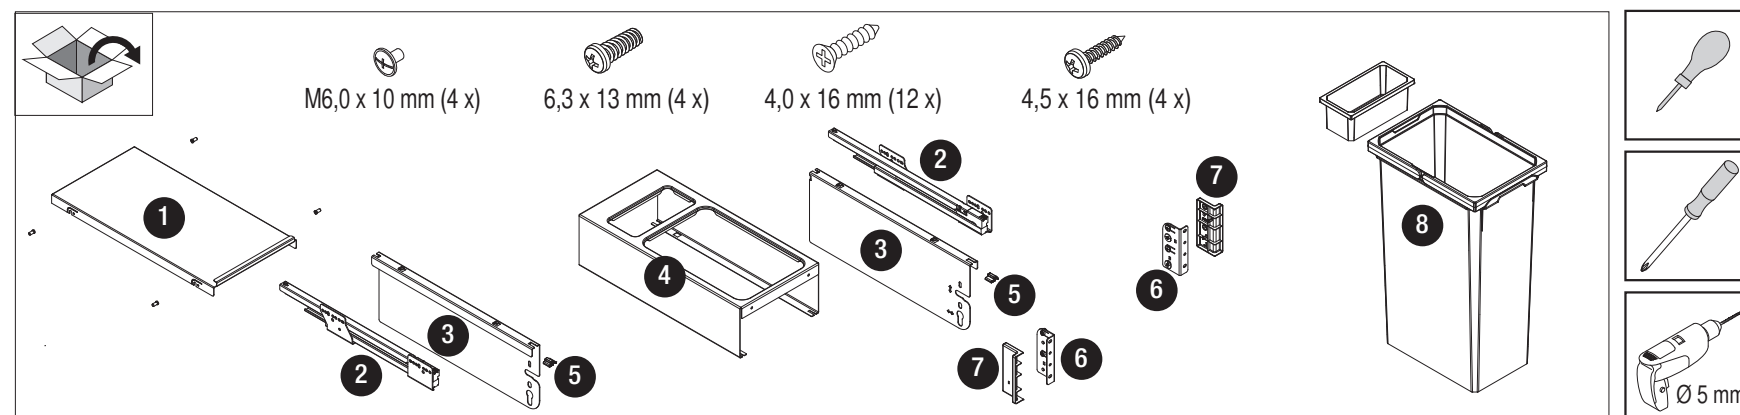

Öko xxliner with three bins (1 x 21 litre and 2 x 35 litre) | Installation height: 580 mm | Öko xxliner K 600 Maxi

Öko xxliner Details

- Cabinet widths 300, 400, 450, 500 and 600 mm
- Minimum installation depth 515 mm
- Minimum installation height 490 or 580 mm
- Integral 3-D front adjustment using an excenter
- Integral self-closing/soft-closing on both versions
- Additional storage available using powder-coated lid
- Direct removal of the back bins
- Total capacity system: 29.5 to 91 litres

A B

Alle Maße sind in mm angegeben. All dimensions are in millimeters.

44010473_03

VAUTH-SAGEL

ÖKO XXLINER 300

07/2015

2 - 10

Vauth-Sagel app: More information and product details