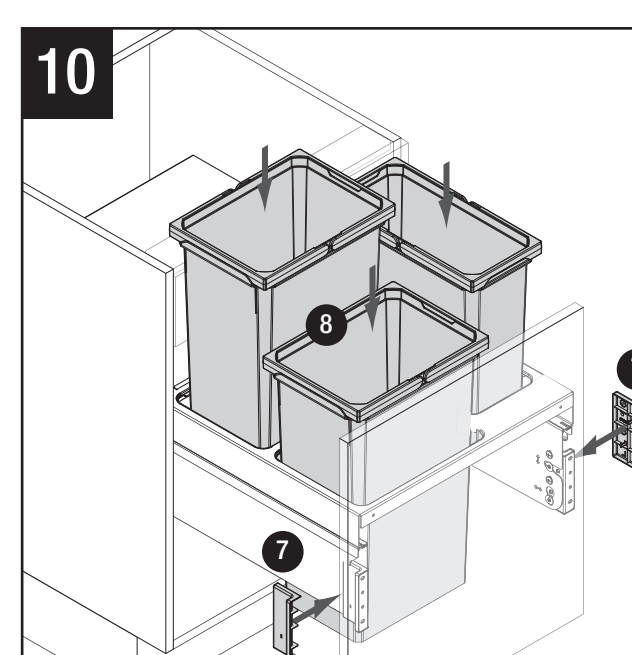

457 mm

65 mm

B

A

B

A

VAUTH-SAGEL

ÖKO XXLINER 400/450/500/600

02/2015

B

A

317 mm
337 mm
369 mm

1

C

A B

1

C

A B

44010473_03