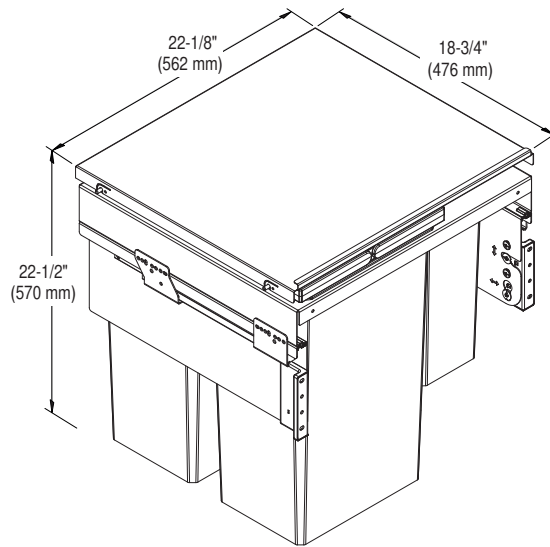

Öko xxliner with three bins (1 x 21 litre and 2 x 35 litre) | Installation height: 580 mm | Öko xxliner K 600 Maxi

Öko xxliner Details

- Cabinet widths 300, 400, 450, 500 and 600 mm
- Minimum installation depth 515 mm
- Minimum installation height 490 or 580 mm
- Integral 3-D front adjustment using an excenter
- Integral self-closing/soft-closing on both versions
- Additional storage available using powder-coated lid
- Direct removal of the back bins
- Total capacity system: 29.5 to 91 litres

Öko xxliner versions

Cabinet width	Number of bins	Bin capacity	Installation height	Product name
300 mm	1	1 x 32 litre + 1,2 litre dish	580	Öko xxliner K 300 Maxi
400 mm	1	1 x 29.5 litre + 1,2 litre dish	490	Öko xxliner K 400
400 mm	1	1 x 35.0 litre + 1,2 litre dish	580	Öko xxliner K 400 Maxi
450 mm	2	2 x 29.5 litre	490	Öko xxliner K 450
450 mm	2	2 x 35.0 litre	580	Öko xxliner K 450 Maxi
500 mm	2	2 x 29.5 litre	490	Öko xxliner K 500
500 mm	2	2 x 35.0 litre	580	Öko xxliner K 500 Maxi
600 mm	3	1 x 21.0 and 2 x 29.5 litre	490	Öko xxliner K 600
600 mm	3	1 x 21.0 and 2 x 35.0 litre	580	Öko xxliner K 600 Maxi

Cabinet dimensions Öko xxliner

Two-bin version (2x35 litres) | Installation height: 580 mm
Öko xxliner K450 Maxi

Three-bin version (1x21 and 2x35 litres) | Installation height: 580 mm
Öko xxliner K600 Maxi

Product dimensions

VAUTH-SAGEL

ÖKO XXLINER 500

Product dimensions

VAUTH-SAGEL

ÖKO XXLINER 600

Product dimensions

457 mm