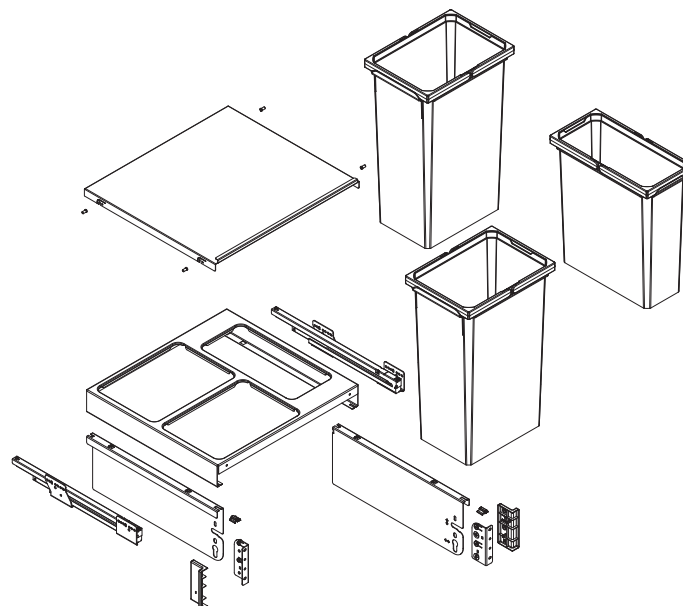

Öko xxliner with three bins (1 x 21 litre and 2 x 35 litre) | Installation height: 580 mm | Öko xxliner K 600 Maxi

Öko xxliner Details

- Cabinet widths 300, 400, 450, 500 and 600 mm
- Minimum installation depth 515 mm
- Minimum installation height 490 or 580 mm
- Integral 3-D front adjustment using an excenter
- Integral self-closing/soft-closing on both versions
- Additional storage available using powder-coated lid
- Direct removal of the back bins
- Total capacity system: 29.5 to 91 litres

Öko xxliner versions

Cabinet width	Number of bins	Bin capacity	Installation height	Product name
300 mm	1	1 x 32 litre + 1,2 litre dish	580	Öko xxliner K 300 Maxi
400 mm	1	1 x 29.5 litre + 1,2 litre dish	490	Öko xxliner K 400
400 mm	1	1 x 35.0 litre + 1,2 litre dish	580	Öko xxliner K 400 Maxi
450 mm	2	2 x 29.5 litre	490	Öko xxliner K 450
450 mm	2	2 x 35.0 litre	580	Öko xxliner K 450 Maxi
500 mm	2	2 x 29.5 litre	490	Öko xxliner K 500
500 mm	2	2 x 35.0 litre	580	Öko xxliner K 500 Maxi
600 mm	3	1 x 21.0 and 2 x 29.5 litre	490	Öko xxliner K 600
600 mm	3	1 x 21.0 and 2 x 35.0 litre	580	Öko xxliner K 600 Maxi

Cabinet dimensions Öko xxliner

Two-bin version (2x35 litres) | Installation height: 580 mm
Öko xxliner K450 Maxi

Three-bin version (1x21 and 2x35 litres) | Installation height: 580 mm
Öko xxliner K600 Maxi

Product dimensions

VAUTH-SAGEL

ÖKO XXLINER 500

Product dimensions

VAUTH-SAGEL

ÖKO XXLINER 600

Product dimensions

457 mm