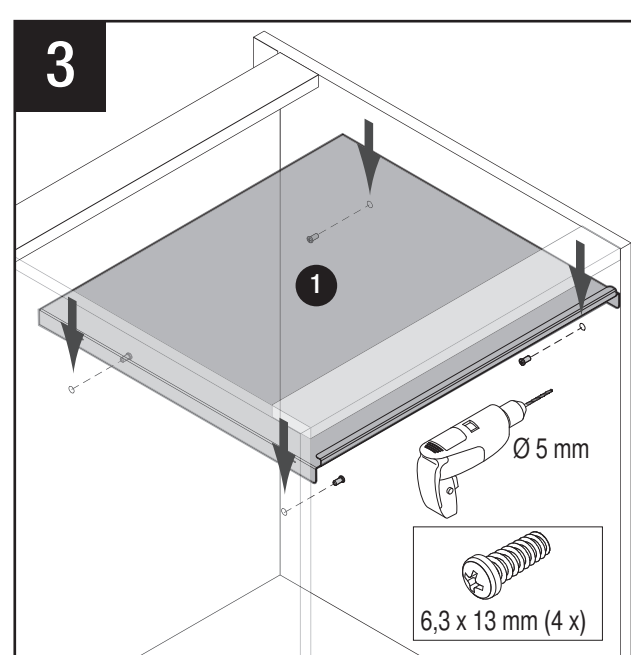

457 mm

65 mm

B

A

B

A

VAUTH-SAGEL

ÖKO XXLINER 400/450/500/600

02/2015

B

A

317 mm
337 mm
369 mm

1

C

A B

1

C

A B

44010473_03