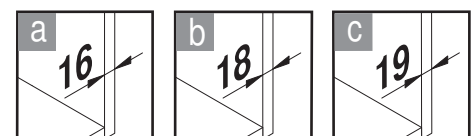

457 mm

65 mm

B

A

B

A

VAUTH-SAGEL

ÖKO XXLINER 400/450/500/600

02/2015

B

A

317 mm
337 mm
369 mm

1

C

A B

1

C

A B

44010473_03