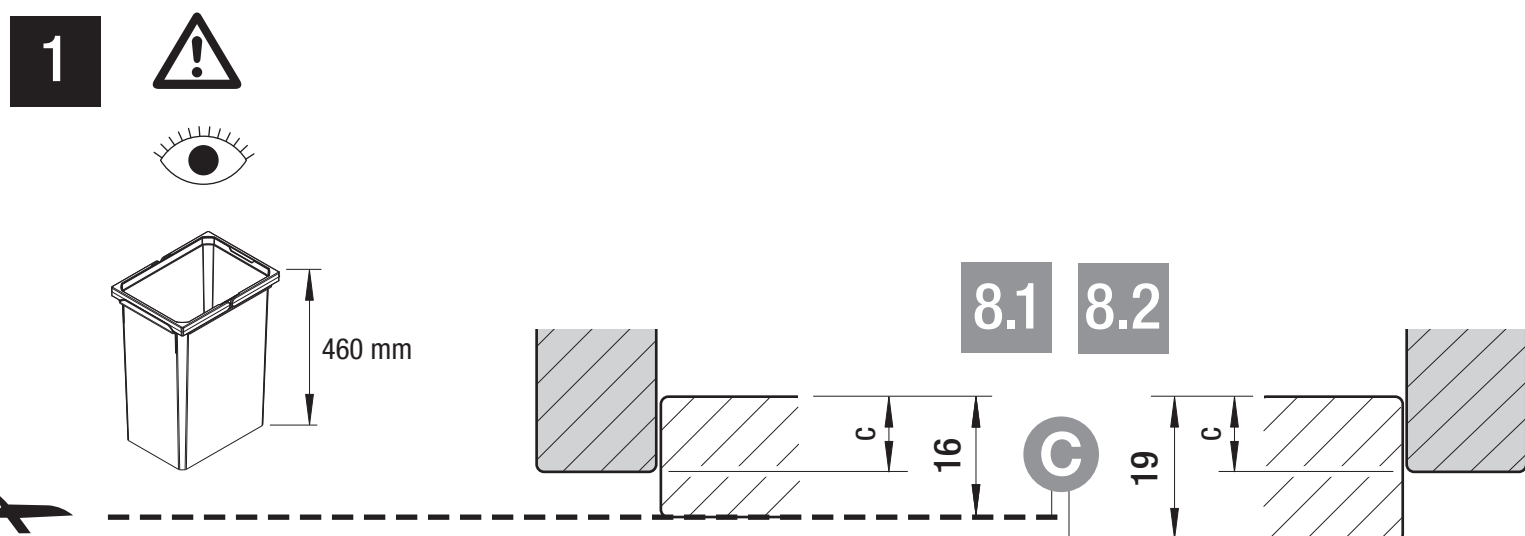

Öko xxliner with three bins (1 x 21 litre and 2 x 35 litre) | Installation height: 580 mm | Öko xxliner K 600 Maxi

Öko xxliner Details

- Cabinet widths 300, 400, 450, 500 and 600 mm
- Minimum installation depth 515 mm
- Minimum installation height 490 or 580 mm
- Integral 3-D front adjustment using an excenter
- Integral self-closing/soft-closing on both versions
- Additional storage available using powder-coated lid
- Direct removal of the back bins
- Total capacity system: 29.5 to 91 litres

Öko xxliner versions

Cabinet width	Number of bins	Bin capacity	Installation height	Product name
300 mm	1	1 x 32 litre + 1,2 litre dish	580	Öko xxliner K 300 Maxi
400 mm	1	1 x 29.5 litre + 1,2 litre dish	490	Öko xxliner K 400
400 mm	1	1 x 35.0 litre + 1,2 litre dish	580	Öko xxliner K 400 Maxi
450 mm	2	2 x 29.5 litre	490	Öko xxliner K 450
450 mm	2	2 x 35.0 litre	580	Öko xxliner K 450 Maxi
500 mm	2	2 x 29.5 litre	490	Öko xxliner K 500
500 mm	2	2 x 35.0 litre	580	Öko xxliner K 500 Maxi
600 mm	3	1 x 21.0 and 2 x 29.5 litre	490	Öko xxliner K 600
600 mm	3	1 x 21.0 and 2 x 35.0 litre	580	Öko xxliner K 600 Maxi

B

A

317 mm
337 mm
369 mm

1

C

A B

1

C

A B

Alle Maße sind in mm angegeben. All dimensions are in millimeters.

44010473_03

VAUTH-SAGEL

ÖKO XXLINER 300

07/2015

2 - 10

Vauth-Sagel app: More information and product details