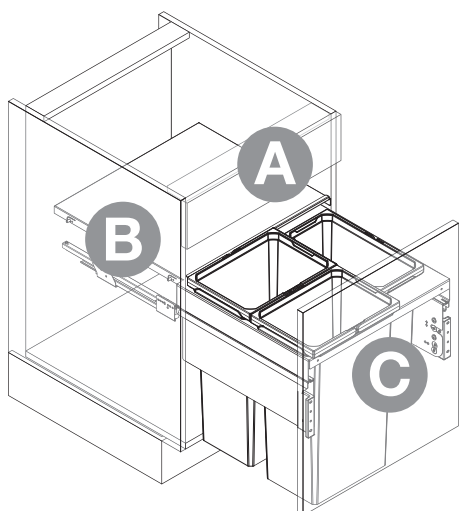

457 mm

65 mm

B

A

B

A

VAUTH-SAGEL

ÖKO XXLINER 400/450/500/600

02/2015

B

A

317 mm
337 mm
369 mm

1

C

A B

1

C

A B

44010473_03