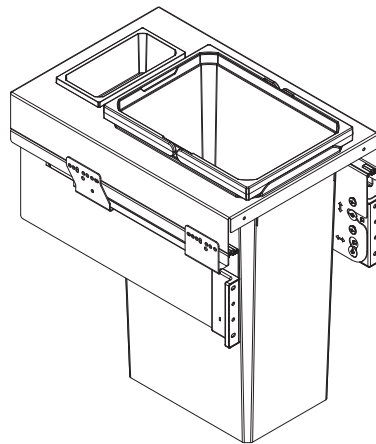

VAUTH-SAGEL

ÖKO XXLINER 400

Product dimensions