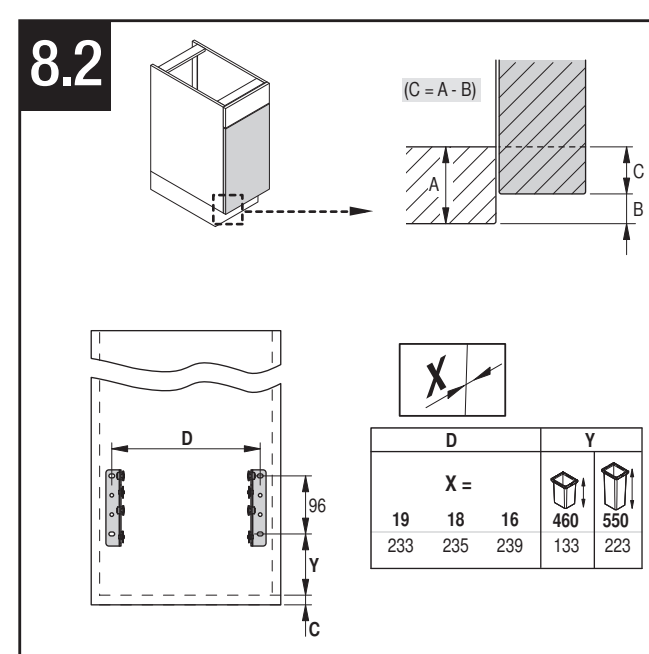

Öko xxliner with three bins (1 x 21 litre and 2 x 35 litre) | Installation height: 580 mm | Öko xxliner K 600 Maxi

Öko xxliner Details

- Cabinet widths 300, 400, 450, 500 and 600 mm
- Minimum installation depth 515 mm
- Minimum installation height 490 or 580 mm
- Integral 3-D front adjustment using an excenter
- Integral self-closing/soft-closing on both versions
- Additional storage available using powder-coated lid
- Direct removal of the back bins
- Total capacity system: 29.5 to 91 litres

B

A

317 mm
337 mm
369 mm

1

C

A B

1

C

A B

Alle Maße sind in mm angegeben. All dimensions are in millimeters.

44010473_03

VAUTH-SAGEL

ÖKO XXLINER 300

07/2015

2 - 10

Vauth-Sagel app: More information and product details