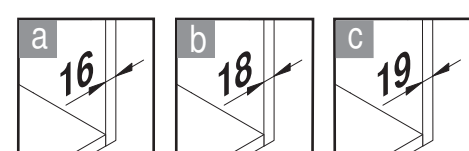

Öko xxliner with three bins (1 x 21 litre and 2 x 35 litre) | Installation height: 580 mm | Öko xxliner K 600 Maxi

Öko xxliner Details

- Cabinet widths 300, 400, 450, 500 and 600 mm
- Minimum installation depth 515 mm
- Minimum installation height 490 or 580 mm
- Integral 3-D front adjustment using an excenter
- Integral self-closing/soft-closing on both versions
- Additional storage available using powder-coated lid
- Direct removal of the back bins
- Total capacity system: 29.5 to 91 litres

Öko xxliner versions

Cabinet width	Number of bins	Bin capacity	Installation height	Product name
300 mm	1	1 x 32 litre + 1,2 litre dish	580	Öko xxliner K 300 Maxi
400 mm	1	1 x 29.5 litre + 1,2 litre dish	490	Öko xxliner K 400
400 mm	1	1 x 35.0 litre + 1,2 litre dish	580	Öko xxliner K 400 Maxi
450 mm	2	2 x 29.5 litre	490	Öko xxliner K 450
450 mm	2	2 x 35.0 litre	580	Öko xxliner K 450 Maxi
500 mm	2	2 x 29.5 litre	490	Öko xxliner K 500
500 mm	2	2 x 35.0 litre	580	Öko xxliner K 500 Maxi
600 mm	3	1 x 21.0 and 2 x 29.5 litre	490	Öko xxliner K 600
600 mm	3	1 x 21.0 and 2 x 35.0 litre	580	Öko xxliner K 600 Maxi

Cabinet dimensions Öko xxliner

Two-bin version (2x35 litres) | Installation height: 580 mm
Öko xxliner K450 Maxi

Three-bin version (1x21 and 2x35 litres) | Installation height: 580 mm
Öko xxliner K600 Maxi

A B

Alle Maße sind in mm angegeben. All dimensions are in millimeters.

44010473_03

VAUTH-SAGEL

ÖKO XXLINER 300

07/2015

2 - 10

Vauth-Sagel app: More information and product details