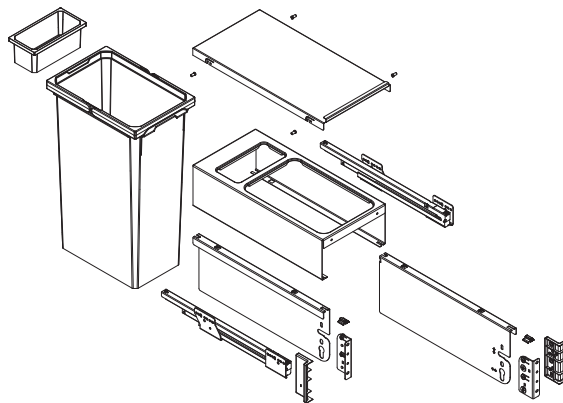

VAUTH-SAGEL

ÖKO XXLINER 300

Product dimensions