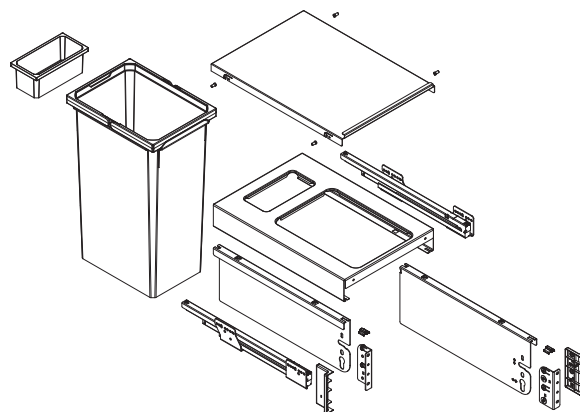

VAUTH-SAGEL

ÖKO XXLINER 400

Product dimensions