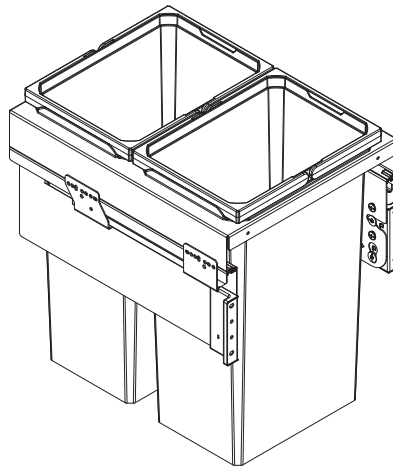

Öko xxliner with three bins (1 x 21 litre and 2 x 35 litre) | Installation height: 580 mm | Öko xxliner K 600 Maxi

Öko xxliner Details

- Cabinet widths 300, 400, 450, 500 and 600 mm
- Minimum installation depth 515 mm
- Minimum installation height 490 or 580 mm
- Integral 3-D front adjustment using an excenter
- Integral self-closing/soft-closing on both versions
- Additional storage available using powder-coated lid
- Direct removal of the back bins
- Total capacity system: 29.5 to 91 litres

Öko xxliner versions

Cabinet width	Number of bins	Bin capacity	Installation height	Product name
300 mm	1	1 x 32 litre + 1,2 litre dish	580	Öko xxliner K 300 Maxi
400 mm	1	1 x 29.5 litre + 1,2 litre dish	490	Öko xxliner K 400
400 mm	1	1 x 35.0 litre + 1,2 litre dish	580	Öko xxliner K 400 Maxi
450 mm	2	2 x 29.5 litre	490	Öko xxliner K 450
450 mm	2	2 x 35.0 litre	580	Öko xxliner K 450 Maxi
500 mm	2	2 x 29.5 litre	490	Öko xxliner K 500
500 mm	2	2 x 35.0 litre	580	Öko xxliner K 500 Maxi
600 mm	3	1 x 21.0 and 2 x 29.5 litre	490	Öko xxliner K 600
600 mm	3	1 x 21.0 and 2 x 35.0 litre	580	Öko xxliner K 600 Maxi

Cabinet dimensions Öko xxliner

Two-bin version (2x35 litres) | Installation height: 580 mm
Öko xxliner K450 Maxi

Three-bin version (1x21 and 2x35 litres) | Installation height: 580 mm
Öko xxliner K600 Maxi

Product dimensions

VAUTH-SAGEL

ÖKO XXLINER 500

Product dimensions

VAUTH-SAGEL

ÖKO XXLINER 600

Product dimensions

457 mm