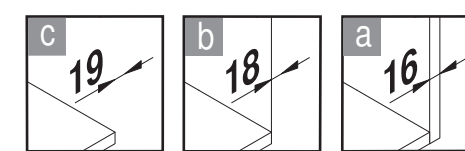

Öko xxliner with three bins (1 x 21 litre and 2 x 35 litre) | Installation height: 580 mm | Öko xxliner K 600 Maxi

Öko xxliner Details

- Cabinet widths 300, 400, 450, 500 and 600 mm
- Minimum installation depth 515 mm
- Minimum installation height 490 or 580 mm
- Integral 3-D front adjustment using an excenter
- Integral self-closing/soft-closing on both versions
- Additional storage available using powder-coated lid
- Direct removal of the back bins
- Total capacity system: 29.5 to 91 litres

Öko xxliner versions

Cabinet width	Number of bins	Bin capacity	Installation height	Product name
300 mm	1	1 x 32 litre + 1,2 litre dish	580	Öko xxliner K 300 Maxi
400 mm	1	1 x 29.5 litre + 1,2 litre dish	490	Öko xxliner K 400
400 mm	1	1 x 35.0 litre + 1,2 litre dish	580	Öko xxliner K 400 Maxi
450 mm	2	2 x 29.5 litre	490	Öko xxliner K 450
450 mm	2	2 x 35.0 litre	580	Öko xxliner K 450 Maxi
500 mm	2	2 x 29.5 litre	490	Öko xxliner K 500
500 mm	2	2 x 35.0 litre	580	Öko xxliner K 500 Maxi
600 mm	3	1 x 21.0 and 2 x 29.5 litre	490	Öko xxliner K 600
600 mm	3	1 x 21.0 and 2 x 35.0 litre	580	Öko xxliner K 600 Maxi

Cabinet dimensions Öko xxliner

Two-bin version (2x35 litres) | Installation height: 580 mm
Öko xxliner K450 Maxi

Three-bin version (1x21 and 2x35 litres) | Installation height: 580 mm
Öko xxliner K600 Maxi

A B

Alle Maße sind in mm angegeben. All dimensions are in millimeters.

44010473_03

VAUTH-SAGEL

ÖKO XXLINER 300

07/2015

2 - 10

Vauth-Sagel app: More information and product details