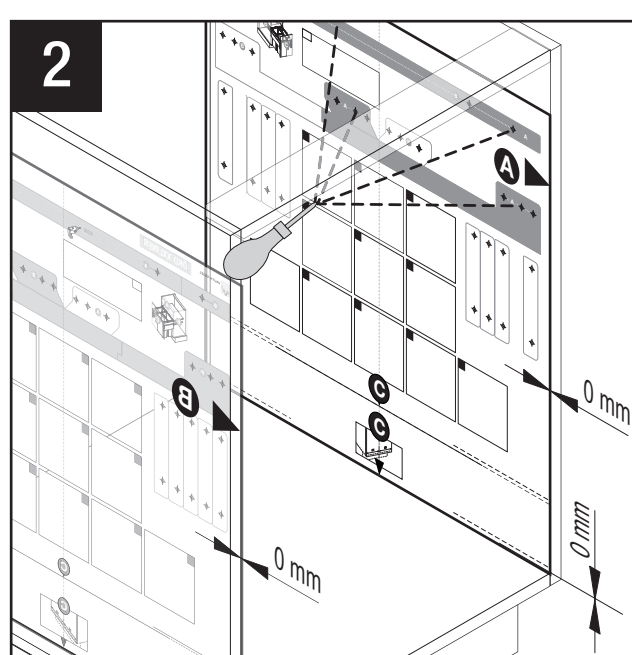

457 mm

65 mm

B

A

B

A

VAUTH-SAGEL

ÖKO XXLINER 400/450/500/600

02/2015

B

A

317 mm
337 mm
369 mm

1

C

A B

1

C

A B

44010473_03