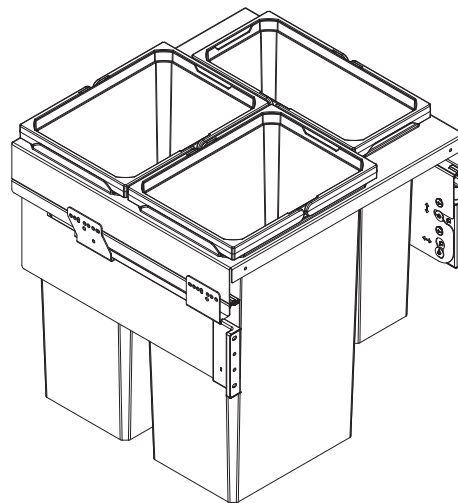

Öko xxliner with three bins (1 x 21 litre and 2 x 35 litre) | Installation height: 580 mm | Öko xxliner K 600 Maxi

Öko xxliner Details

- Cabinet widths 300, 400, 450, 500 and 600 mm
- Minimum installation depth 515 mm
- Minimum installation height 490 or 580 mm
- Integral 3-D front adjustment using an excenter
- Integral self-closing/soft-closing on both versions
- Additional storage available using powder-coated lid
- Direct removal of the back bins
- Total capacity system: 29.5 to 91 litres

Öko xxliner versions

Cabinet width	Number of bins	Bin capacity	Installation height	Product name
300 mm	1	1 x 32 litre + 1,2 litre dish	580	Öko xxliner K 300 Maxi
400 mm	1	1 x 29.5 litre + 1,2 litre dish	490	Öko xxliner K 400
400 mm	1	1 x 35.0 litre + 1,2 litre dish	580	Öko xxliner K 400 Maxi
450 mm	2	2 x 29.5 litre	490	Öko xxliner K 450
450 mm	2	2 x 35.0 litre	580	Öko xxliner K 450 Maxi
500 mm	2	2 x 29.5 litre	490	Öko xxliner K 500
500 mm	2	2 x 35.0 litre	580	Öko xxliner K 500 Maxi
600 mm	3	1 x 21.0 and 2 x 29.5 litre	490	Öko xxliner K 600
600 mm	3	1 x 21.0 and 2 x 35.0 litre	580	Öko xxliner K 600 Maxi

Cabinet dimensions Öko xxliner

Two-bin version (2x35 litres) | Installation height: 580 mm
Öko xxliner K450 Maxi

Three-bin version (1x21 and 2x35 litres) | Installation height: 580 mm
Öko xxliner K600 Maxi

Product dimensions

VAUTH-SAGEL

ÖKO XXLINER 500

Product dimensions

VAUTH-SAGEL

ÖKO XXLINER 600

Product dimensions

457 mm