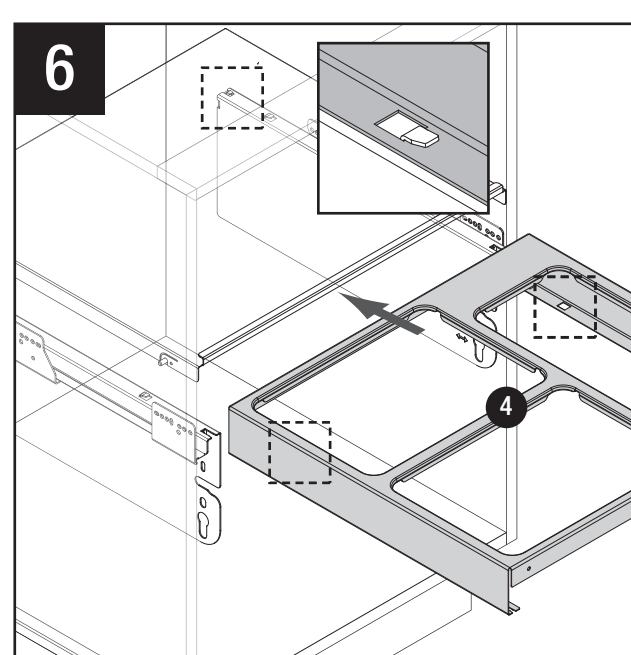

457 mm

65 mm

B

A

B

A

VAUTH-SAGEL

ÖKO XXLINER 400/450/500/600

02/2015

B

A

317 mm
337 mm
369 mm

1

C

A B

1

C

A B

44010473_03