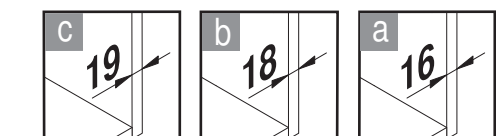

457 mm

65 mm

B

A

B

A

VAUTH-SAGEL

ÖKO XXLINER 400/450/500/600

02/2015

B

A

317 mm
337 mm
369 mm

1

C

A B

1

C

A B

44010473_03