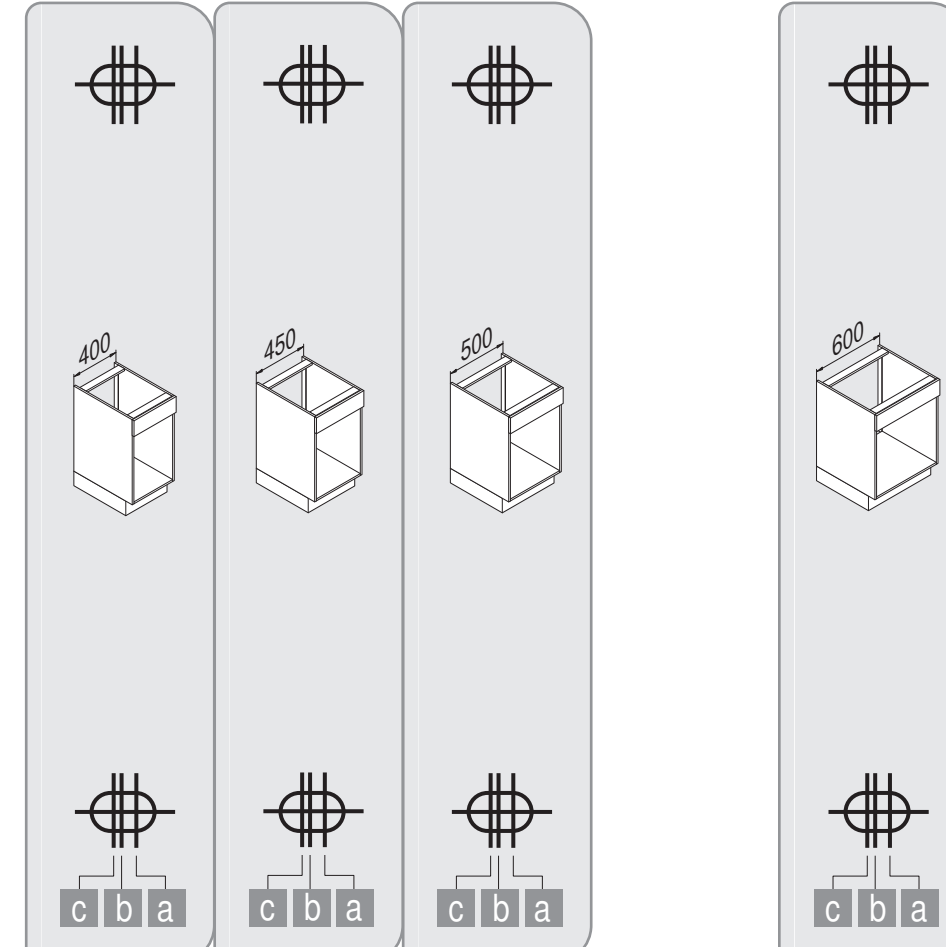

B

A

317 mm
337 mm
369 mm