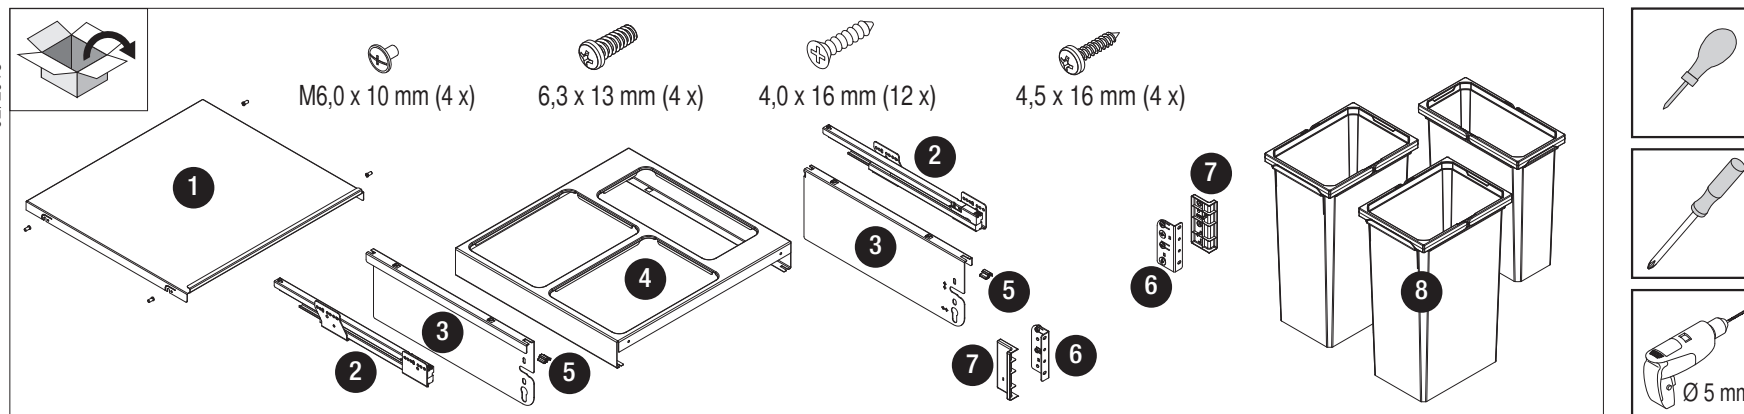

457 mm

65 mm

B

A

B

A

VAUTH-SAGEL

ÖKO XXLINER 400/450/500/600

02/2015