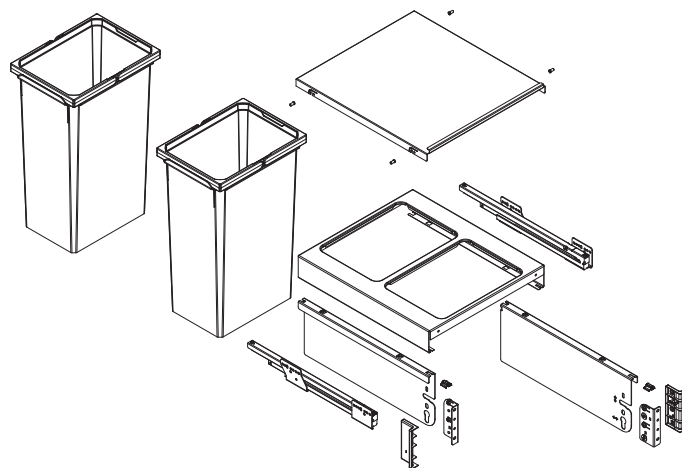

Öko xxliner with three bins (1 x 21 litre and 2 x 35 litre) | Installation height: 580 mm | Öko xxliner K 600 Maxi

Öko xxliner Details

- Cabinet widths 300, 400, 450, 500 and 600 mm
- Minimum installation depth 515 mm
- Minimum installation height 490 or 580 mm
- Integral 3-D front adjustment using an excenter
- Integral self-closing/soft-closing on both versions
- Additional storage available using powder-coated lid
- Direct removal of the back bins
- Total capacity system: 29.5 to 91 litres

Öko xxliner versions

Cabinet width	Number of bins	Bin capacity	Installation height	Product name
300 mm	1	1 x 32 litre + 1,2 litre dish	580	Öko xxliner K 300 Maxi
400 mm	1	1 x 29.5 litre + 1,2 litre dish	490	Öko xxliner K 400
400 mm	1	1 x 35.0 litre + 1,2 litre dish	580	Öko xxliner K 400 Maxi
450 mm	2	2 x 29.5 litre	490	Öko xxliner K 450
450 mm	2	2 x 35.0 litre	580	Öko xxliner K 450 Maxi
500 mm	2	2 x 29.5 litre	490	Öko xxliner K 500
500 mm	2	2 x 35.0 litre	580	Öko xxliner K 500 Maxi
600 mm	3	1 x 21.0 and 2 x 29.5 litre	490	Öko xxliner K 600
600 mm	3	1 x 21.0 and 2 x 35.0 litre	580	Öko xxliner K 600 Maxi

Cabinet dimensions Öko xxliner

Two-bin version (2x35 litres) | Installation height: 580 mm
Öko xxliner K450 Maxi

Three-bin version (1x21 and 2x35 litres) | Installation height: 580 mm
Öko xxliner K600 Maxi

Product dimensions

VAUTH-SAGEL

ÖKO XXLINER 500

Product dimensions

VAUTH-SAGEL

ÖKO XXLINER 600

Product dimensions

457 mm