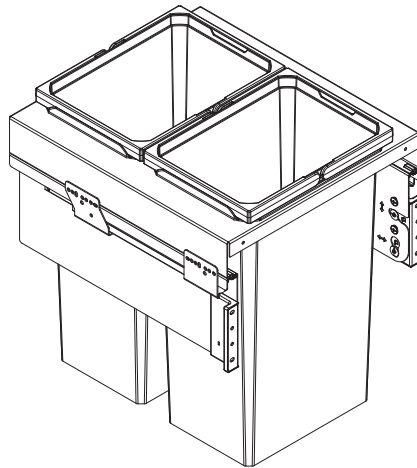

Öko xxliner with three bins (1 x 21 litre and 2 x 35 litre) | Installation height: 580 mm | Öko xxliner K 600 Maxi

Öko xxliner Details

- Cabinet widths 300, 400, 450, 500 and 600 mm
- Minimum installation depth 515 mm
- Minimum installation height 490 or 580 mm
- Integral 3-D front adjustment using an excenter
- Integral self-closing/soft-closing on both versions
- Additional storage available using powder-coated lid
- Direct removal of the back bins
- Total capacity system: 29.5 to 91 litres

Öko xxliner versions

Cabinet width	Number of bins	Bin capacity	Installation height	Product name
300 mm	1	1 x 32 litre + 1,2 litre dish	580	Öko xxliner K 300 Maxi
400 mm	1	1 x 29.5 litre + 1,2 litre dish	490	Öko xxliner K 400
400 mm	1	1 x 35.0 litre + 1,2 litre dish	580	Öko xxliner K 400 Maxi
450 mm	2	2 x 29.5 litre	490	Öko xxliner K 450
450 mm	2	2 x 35.0 litre	580	Öko xxliner K 450 Maxi
500 mm	2	2 x 29.5 litre	490	Öko xxliner K 500
500 mm	2	2 x 35.0 litre	580	Öko xxliner K 500 Maxi
600 mm	3	1 x 21.0 and 2 x 29.5 litre	490	Öko xxliner K 600
600 mm	3	1 x 21.0 and 2 x 35.0 litre	580	Öko xxliner K 600 Maxi

Cabinet dimensions Öko xxliner

Two-bin version (2x35 litres) | Installation height: 580 mm
Öko xxliner K450 Maxi

Three-bin version (1x21 and 2x35 litres) | Installation height: 580 mm
Öko xxliner K600 Maxi

Product dimensions

VAUTH-SAGEL

ÖKO XXLINER 500

Product dimensions

VAUTH-SAGEL

ÖKO XXLINER 600

Product dimensions

457 mm