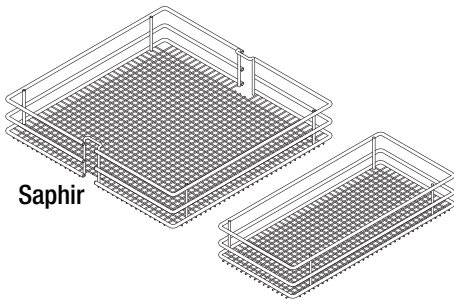

Available basket variants: