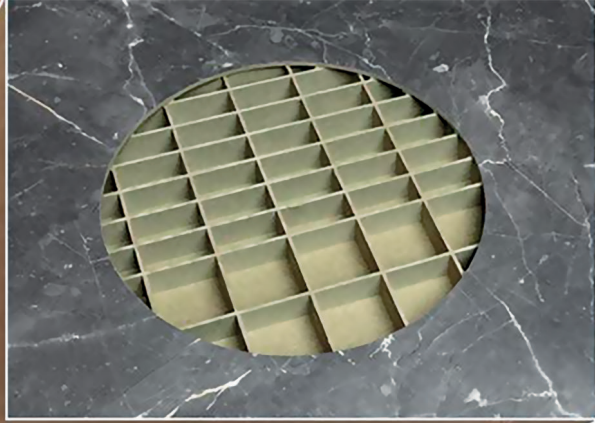

DEKKER

— SINCE 1930 —

CC&CO
Green

Light concrete

Sand

Dark concrete

Ash

Oak

Dark rustic pine

GreenGridz worktops

- ✓ Environmentally friendly
- ✓ 100% recyclable
- ✓ Light 9 kg / m²
- ✓ Worktops are Carb2 and FSC certified

Samples available before Christmas!

GreenGridz -tops are available cut to size. Available to order via the Stella ordering tool from week 1/2024.

Full board sizes: 4100 * 600 * 25 mm, 4100 * 1200 * 25 mm bartops.

Available only as straight edge tops.

Delivery time: standard cut to size 5 working days, stainless steel-sink installations 10 working days.