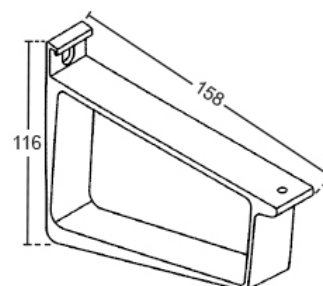

PRODUCT INFORMATION

SHELF BRACKET PIRO

30/11/2023

Piro shelf bracket

- Load capacity: 15 kg / Pair
- Maximum shelf depth: 300 mm
- Maximum shelf width: 900 mm
- Minimum and maximum plate thickness: 16 - 40 mm

Code	Description	Pg
EU876A9078W	PIRO SHELF BRACKET WHITE	0505
EU876A9708G	PIRO SHELF BRACKET GOLD	0505
EU876A9922B	PIRO SHELF BRACKET BLACK	0505