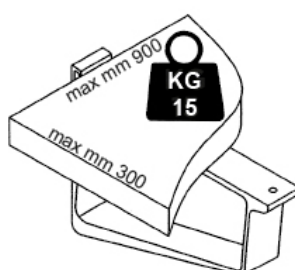

PRODUCT INFORMATION

SHELF BRACKET PIRO

30/11/2023

Piro shelf bracket

- Load capacity: 15 kg / Pair
- Maximum shelf depth: 300 mm
- Maximum shelf width: 900 mm
- Minimum and maximum plate thickness: 16 - 40 mm

Code	Description	Pg
EU876A9078W	PIRO SHELF BRACKET WHITE	0505
EU876A9708G	PIRO SHELF BRACKET GOLD	0505
EU876A9922B	PIRO SHELF BRACKET BLACK	0505