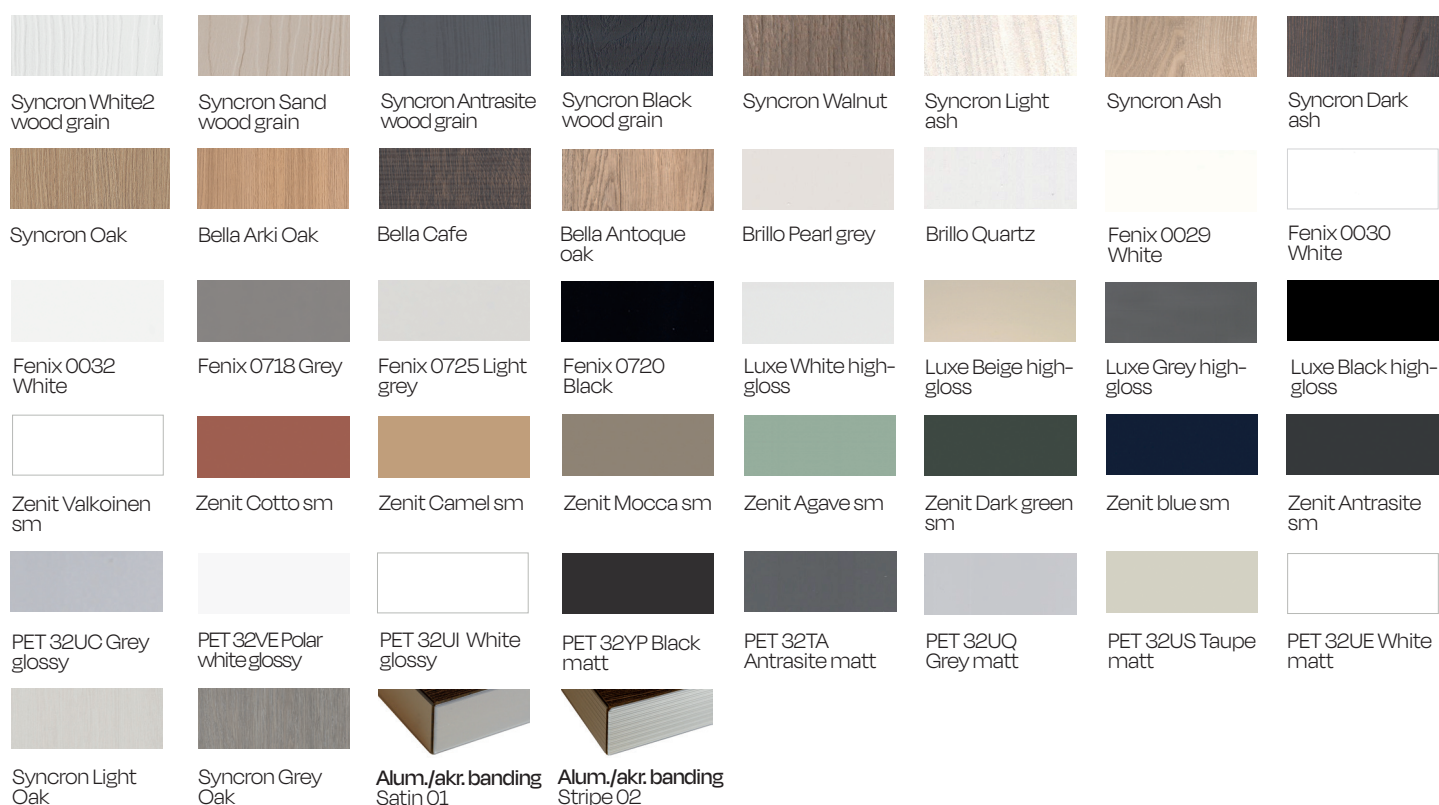

### ▪ BOARD DOOR ABS-EDGE BANDING BY CHOICE

**Doormodels: Bella** (no Bella Blanca), **Brillo**, **Fenix**, **Luxe high-glossy** (standard 2-colored edgeband), **PET**, **Synchron**, **Zenit**

Now it is possible to specify the edge banding for the board doors in our order collection. As standard, the edge banding is the same color as the door, but you can alternatively choose any other color or pattern from the edge bands of our board door collection.