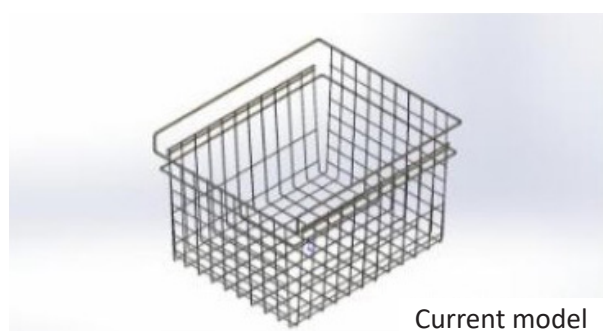

MICROLAMINATE DOORS, removed Bella surface pattern:

Bella Arki oak

Bella Antique oak

• Change in model of white roller baskets

The model of white roller baskets in our range is going to change. In the modification, two additional wires will be added to the sides of the baskets, making the mesh denser than before. The structure of the mesh at the front and back edges of the basket will remain unchanged - the change will only affect the side wall mesh structure of the basket. **The wires will only be added to baskets that are 320 mm high;** lower baskets with a height of 140 mm will not change. The structure of the rails accompanying the baskets has also been improved, making the rails quieter, and rolling more smoothly. **The transition to the new basket model will occur gradually and mostly later in the spring.**

Current model

New model

Code	Description	Pg
CC-ROLLER BASKETS WHITE		
352400HV	BASKET 337*500*320 MM WHITE	Going to change 0605
352400LV	BASKET 337*500*140 MM WHITE	0605
352500HV	BASKET 437*500*320 MM WHITE	Going to change 0605
352500LV	BASKET 437*500*140 MM WHITE	0605
352600HV	BASKET 537*500*320 MM WHITE	Going to change 0605
352600LV	BASKET 537*500*140 MM WHITE	0605