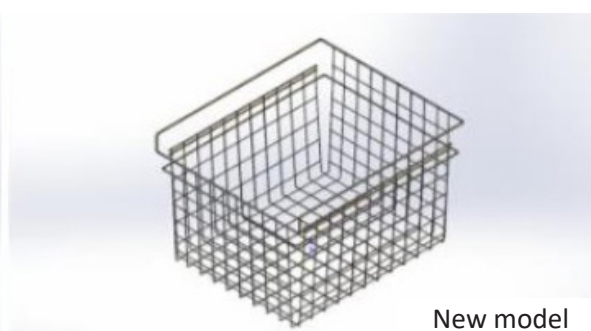

MICROLAMINATE DOORS, removed Bella surface pattern:

Bella Arki oak

Bella Antique oak

• Change in model of white roller baskets

The model of white roller baskets in our range is going to change. In the modification, two additional wires will be added to the sides of the baskets, making the mesh denser than before. The structure of the mesh at the front and back edges of the basket will remain unchanged - the change will only affect the side wall mesh structure of the basket. **The wires will only be added to baskets that are 320 mm high;** lower baskets with a height of 140 mm will not change. The structure of the rails accompanying the baskets has also been improved, making the rails quieter, and rolling more smoothly. **The transition to the new basket model will occur gradually and mostly later in the spring.**

Current model

New model

Code	Description	Pg
CC-ROLLER BASKETS WHITE		
352400HV	BASKET 337*500*320 MM WHITE	Going to change 0605
352400LV	BASKET 337*500*140 MM WHITE	0605
352500HV	BASKET 437*500*320 MM WHITE	Going to change 0605
352500LV	BASKET 437*500*140 MM WHITE	0605
352600HV	BASKET 537*500*320 MM WHITE	Going to change 0605
352600LV	BASKET 537*500*140 MM WHITE	0605