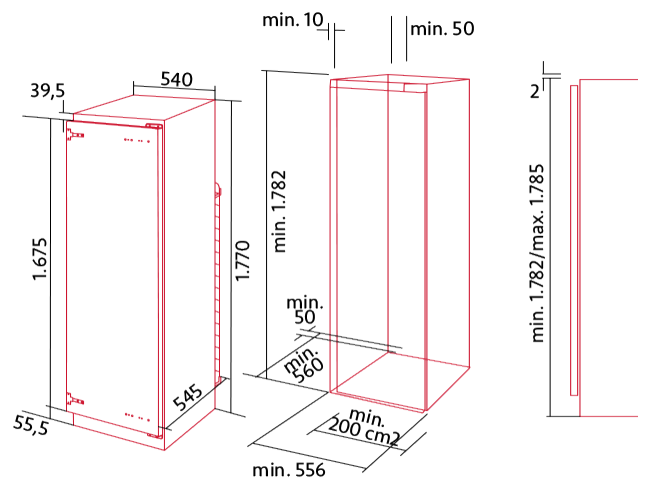

# INTEGROITAVA JÄÄKAAPPI

- 1,77m fridge built-in TOTAL No Frost
- Electronic temperature regulation
- Metallic interior finishes
- Nchilly function
- Nsave function
- 5 balconies and 4 glass shelves with a drawer for fruits and vegetables
- Reversible doors
- Efficiency energy class F\*\*\*

Koodi:  
07850010 INTEGROITU JÄÄKAAPPI

\*\*\* within the range A to G