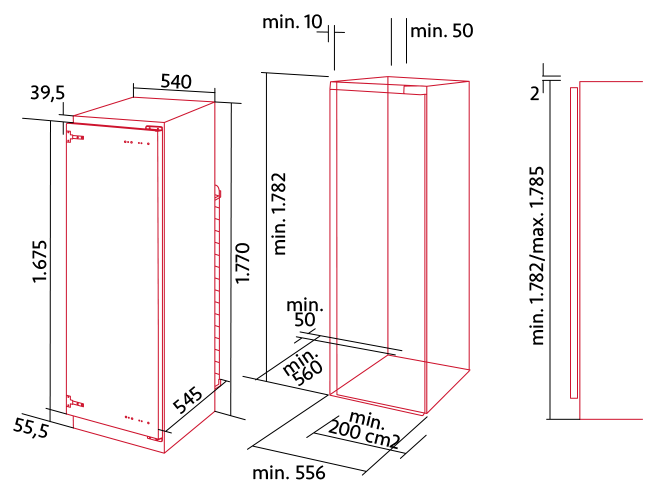

INTEGROITAVA PAKASTIN

- 1,77m freezer built-in TOTAL No Frost
- Electronic temperature regulation
- Metallic interior finishes
- Nchilly function
- Reversible doors
- Efficiency energy class F***

Koodi:
07850011 INTEGROITU PAKASTIN